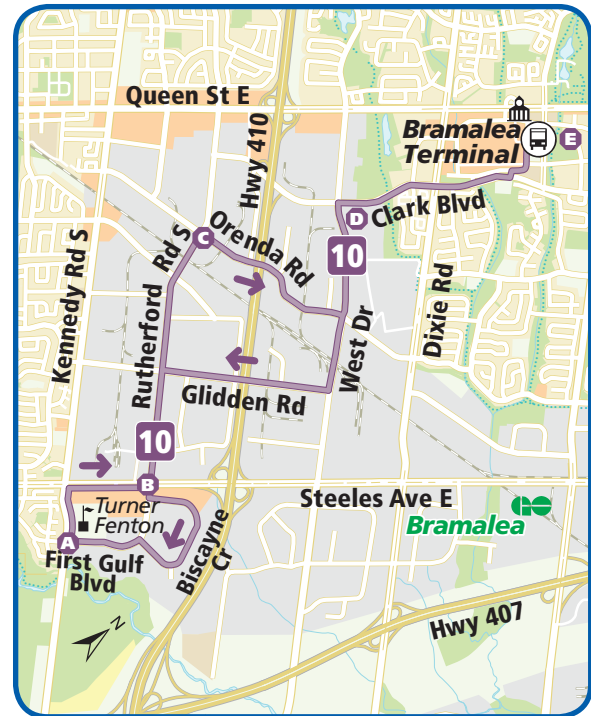

10

10

NOTE

Route 10 does not operate on Saturdays, Sundays or Holidays.

While every effort will be made to keep to the timetables, Brampton Transit does not undertake that its buses will be operated in accordance with them, or at all. Brampton Transit will not be responsible for any loss, damage or inconvenience caused by any operating failure or in consequence of any inaccuracies in this timetable.

For more information, call 905-874-2999.
Monday to Friday 7:00 a.m. to 9:00 p.m.
Saturday 7:00 a.m. to 7:00 p.m.
Sunday 9:00 a.m. to 6:00 p.m.

Alternate formats available upon request.

South Industrial

Monday – Friday

Effective: May 14, 2012

www.bramptontransit.com
905.874.2999
TTY 905.874.2130

www.bramptontransit.com
905.874.2999
TTY 905.874.2130