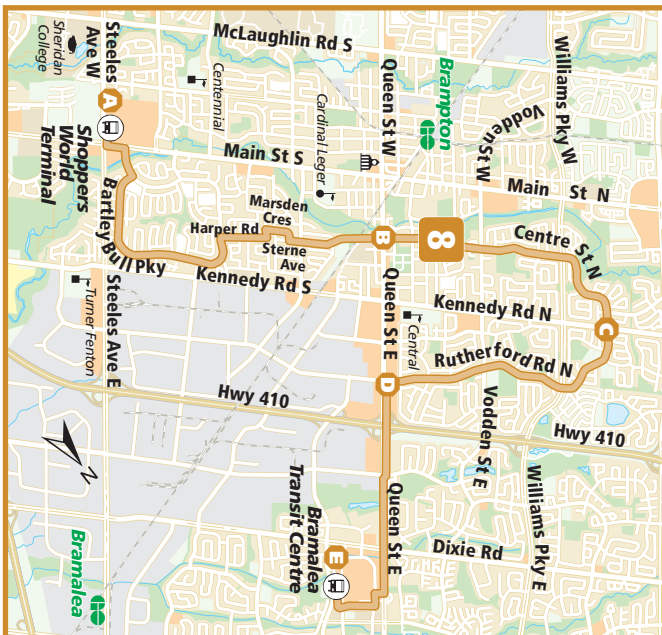

CENTRE
Monday-Sunday

Effective: September 2, 2008

www.bramptontransit.com
905-874-2999
TTY 905-874-2130