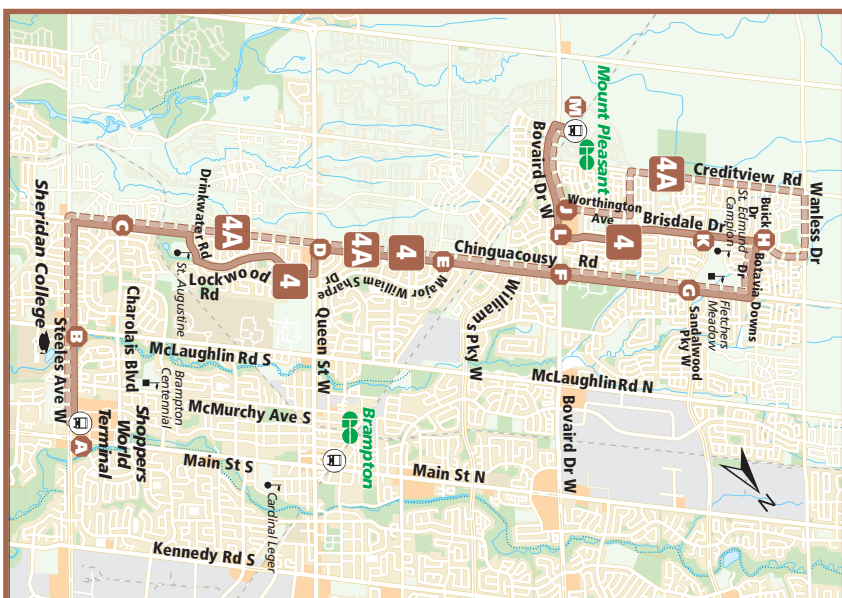

CHINGUACOUSY

Monday-Sunday

Effective: September 8, 2009

4
4A