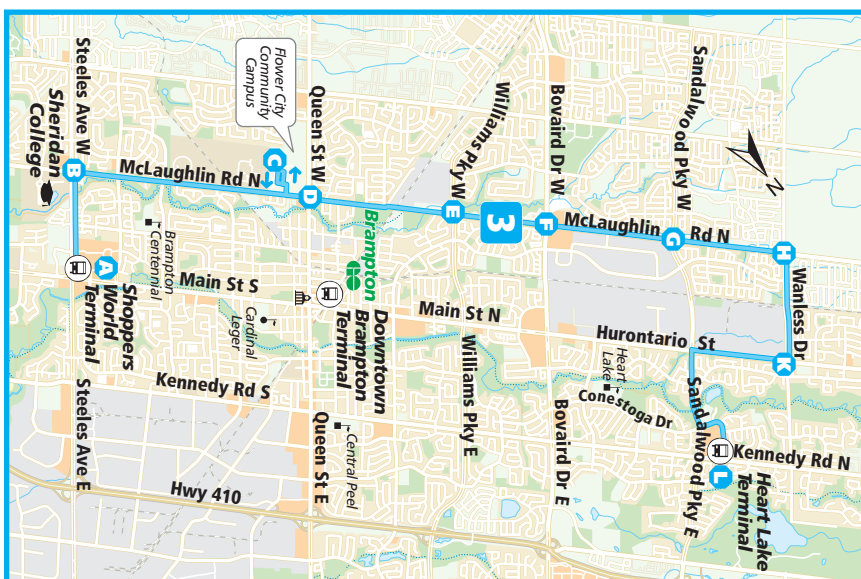

3
MCLAUGHLIN
Monday-Sunday
Effective: February 15, 2010