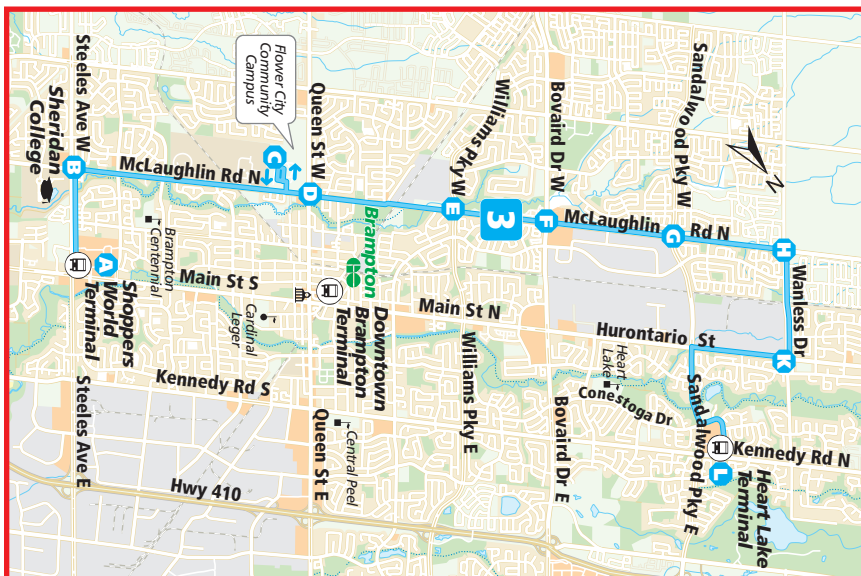

3
MCLAUGHLIN
Monday-Sunday
Effective: September 8, 2009