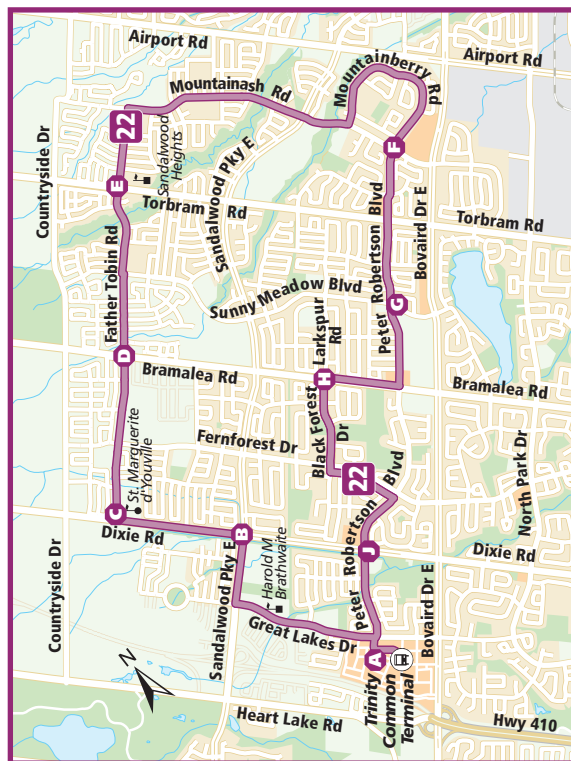

SPRINGDALE

Monday-Saturday

Effective: October 27, 2008

www.bramptontransit.com
905-874-2999
TTY 905-874-2130