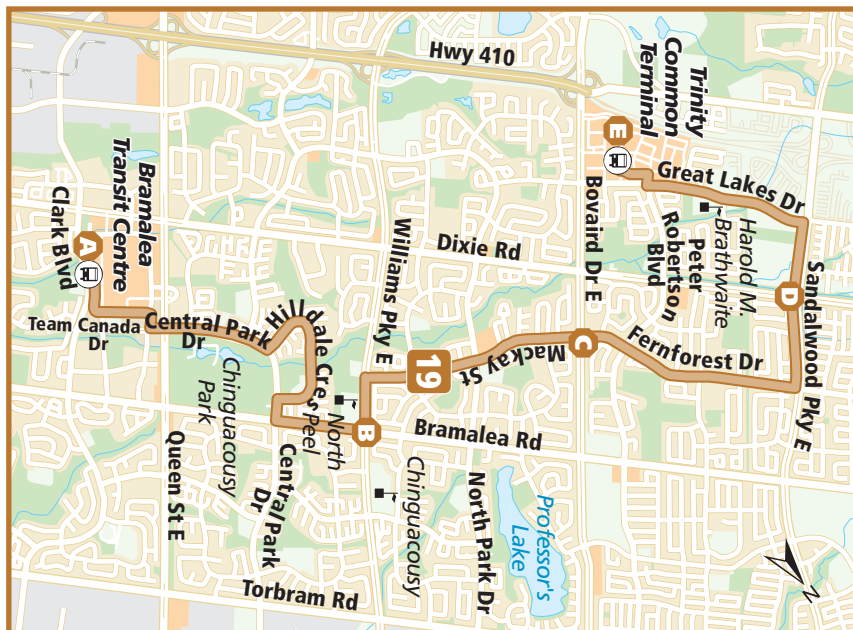

Effective: September 2, 2008

Monday-Sunday

FERNFOREST