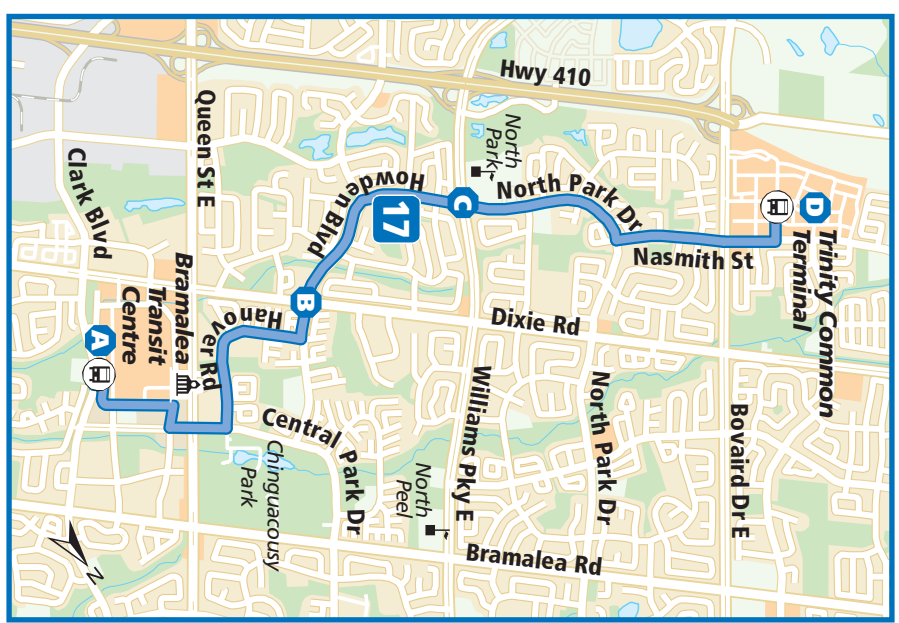

HOWDEN Monday-Sunday

Effective: September 2, 2008

www.bramptontransit.com
905-874-2999
TTY 905-874-2130