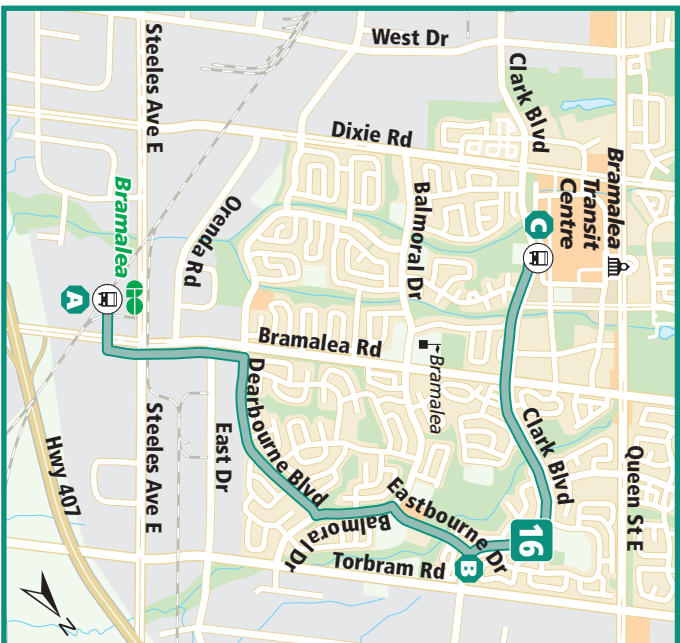

SOUTHGATE

Monday-Sunday

Effective: January 5, 2009

www.bramptontransit.com

905-874-2999

TTY 905-874-2130