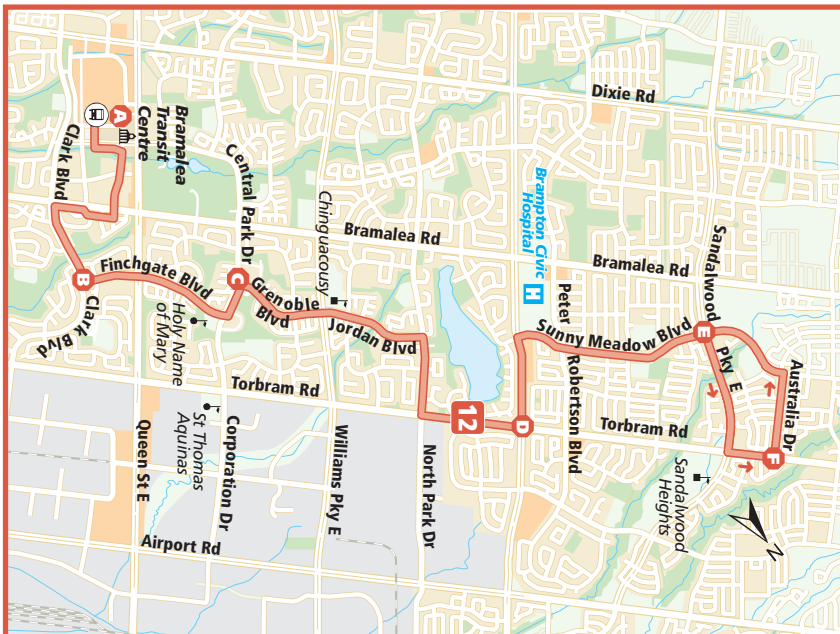

GRENOBLE
Monday-Sunday

Effective: January 5, 2009