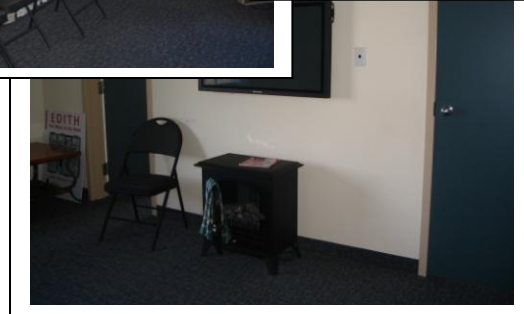

Fire/Life Safety Education Centre Home of Stephanie's Place

The Fire/Life Safety Education Centre is a hands-on learning facility. Upstairs, Stephanie's Place has been designed to model an average home with a kitchen, living room, bedroom, and bathroom. Fire/Life Safety Education Officers use this special classroom to teach people about typical home dangers, smoke alarms, and home escape plans.

Tours for Grade 1 and Grade 4 students are held on Tuesday, Wednesday, and Thursday. Evening groups are welcome.

All tours are free of charge, the bussing is free, and the building has an elevator for accessibility.