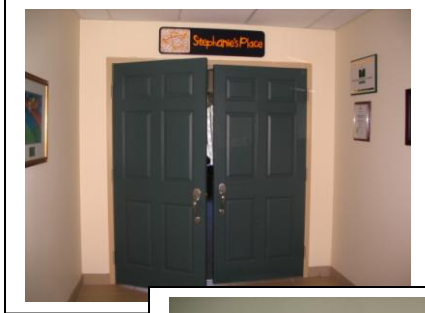

Fire/Life Safety Education Centre Home of Stephanie's Place

The Fire/Life Safety Education Centre is a hands-on learning facility. Upstairs, Stephanie's Place has been designed to model an average home with a kitchen, living room, bedroom, and bathroom. Fire/Life Safety Education Officers use this special classroom to teach people about typical home dangers, smoke alarms, and home escape plans.

Tours for Grade 1 and Grade 4 students are held on Tuesday, Wednesday, and Thursday. Evening groups are welcome.

All tours are free of charge, the bussing is free, and the building has an elevator for accessibility.