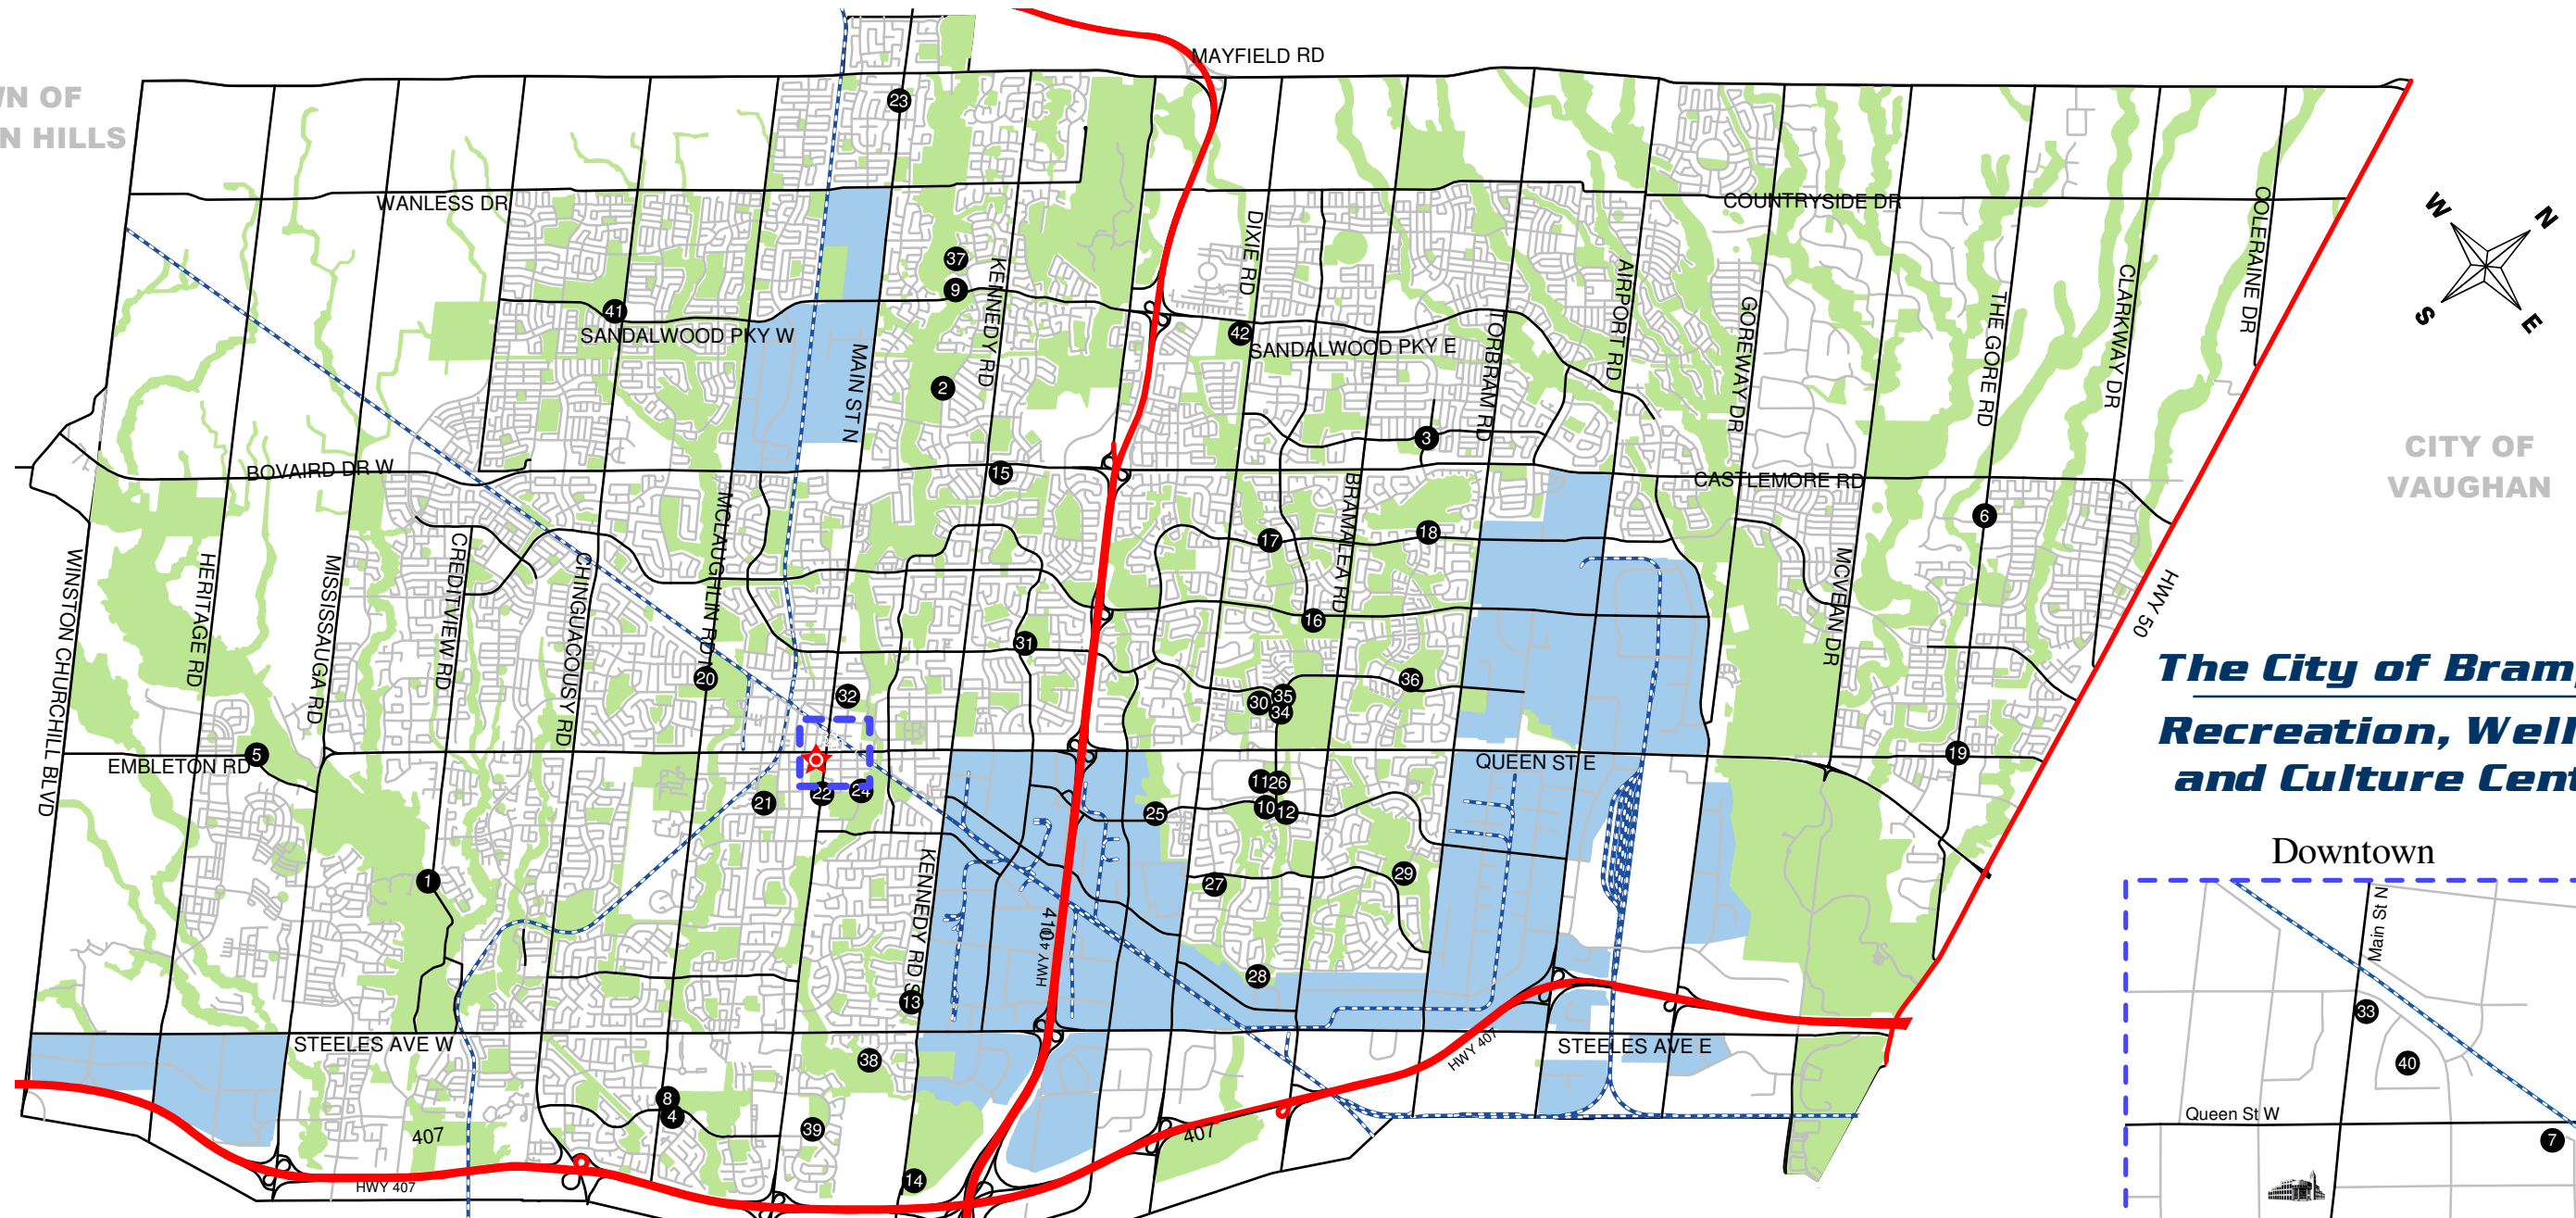

Brampton

TOWN OF CALEDON

TOWN OF HALTON HILLS

The City of Brampton Recreation, Wellness and Culture Centres

Legend			
	Highways		Railways
	Major Streets		Industrial Parks
	Minor Streets		Parks

- Eldorado Park and Outdoor Pool - 8520 Creditview Rd
- Jim Archdekin Recreation Centre - 292 Conestoga Dr
- Chinguacousy Wellness Centre - 995 Peter Robertson Blvd
- South Fletcher's Sportsplex - 500 Ray Lawson Blvd
- Huttonville Community Centre - 2322 Embleton St
- Gore Bocce Club - 9916 The Gore Rd
- Brampton Public Library - Four Corners Branch - 65 Queen St W
- Brampton Public Library - South Fletcher's Branch - 500 Ray Lawson Blvd
- Brampton Public Library - Cyril Clark Branch - 20 Loafer's Lake Lane
- Knightsbridge Community and Sr Citizen's Centre - 1A Knightsbridge Rd
- Lester B. Pearson Theatre - 150 Central Park Dr
- Brampton Public Library - Chinguacousy Branch - 150 Central Park Dr
- Ken Giles Soccer Centre - 370 Bartley Bull Pkwy

- Earncliffe Recreation Centre - 44 Eastbourne Dr
- Howden Recreation Centre - 150 Howden Blvd
- Century Gardens Recreation Complex - 340 Vodden St E
- Central Public School Recreation and Art - 24 Alexander St
- Heritage Theatre - 86 Main St N
- Chinguacousy Curling Club and Tennis Centre - 9050 Bramalea Rd
- Optimist Community Centre/Ski Chalet - 9050 Bramalea Rd
- Greenbriar Recreation Centre - 1100 Central Park Dr
- Loafer's Lake Recreation Centre - 30 Loafer's Lake Lane
- Peel Village Golf Course - 29A Hartford Trail
- County Court Fieldhouse - County Court Blvd
- Rose Theatre - 1 Theatre Lane
- Cassie Campbell Recreation Centre - 1050 Sandalwood Pky E
- Brampton Soccer Centre - 1495 Sandalwood Pky E