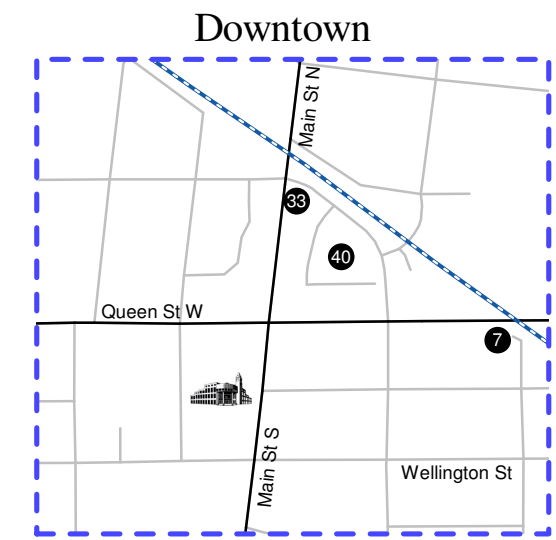

Brampton

TOWN OF CALEDON

TOWN OF HALTON HILLS

The City of Brampton Recreation, Wellness and Culture Centres

Legend			
	Highways		Railways
	Major Streets		Industrial Parks
	Minor Streets		Parks

- Eldorado Park and Outdoor Pool - 8520 Creditview Rd
- Jim Archdekin Recreation Centre - 292 Conestoga Dr
- Chinguacousy Wellness Centre - 995 Peter Robertson Blvd
- South Fletcher's Sportsplex - 500 Ray Lawson Blvd
- Huttonville Community Centre - 2322 Embleton St
- Gore Bocce Club - 9916 The Gore Rd
- Brampton Public Library - Four Corners Branch - 65 Queen St W
- Brampton Public Library - South Fletcher's Branch - 500 Ray Lawson Blvd
- Brampton Public Library - Cyril Clark Branch - 20 Loafer's Lake Lane
- Knightsbridge Community and Sr Citizen's Centre - 1A Knightsbridge Rd
- Lester B. Pearson Theatre - 150 Central Park Dr
- Brampton Public Library - Chinguacousy Branch - 150 Central Park Dr
- Ken Giles Soccer Centre - 370 Bartley Bull Pkwy

- Brampton Centre for Sports and Entertainment - 7575 Kennedy Rd S
- Bovaird House - 563 Bovaird Dr
- Terry Miller Recreation Centre - 1295 Williams Pkwy E
- Ellen Mitchell Recreation Centre - 922 North Park Dr
- Professor's Lake Recreation Centre - 1660 North Park Dr
- Ebenezer Community Centre - 4494 The Gore Rd
- Chris Gibson Recreation Centre - 125 McLaughlin Rd N
- Memorial Arena - 69 Elliot St S
- Gage Park - 45 Main St S
- Snelgrove Community Centre - 11692 Hurontario St N
- Centennial Recreation and Sr Citizen's Centre - 80 Mary St
- Norton Place Park Recreation Centre - 180 Clark Blvd
- Civic Centre and Lester B. Pearson Theatre - 150 Central Park Dr
- Balmoral Recreation Centre - 225 Balmoral Dr
- The James F. McCurry Victoria Park Arena - 20 Victoria Cres