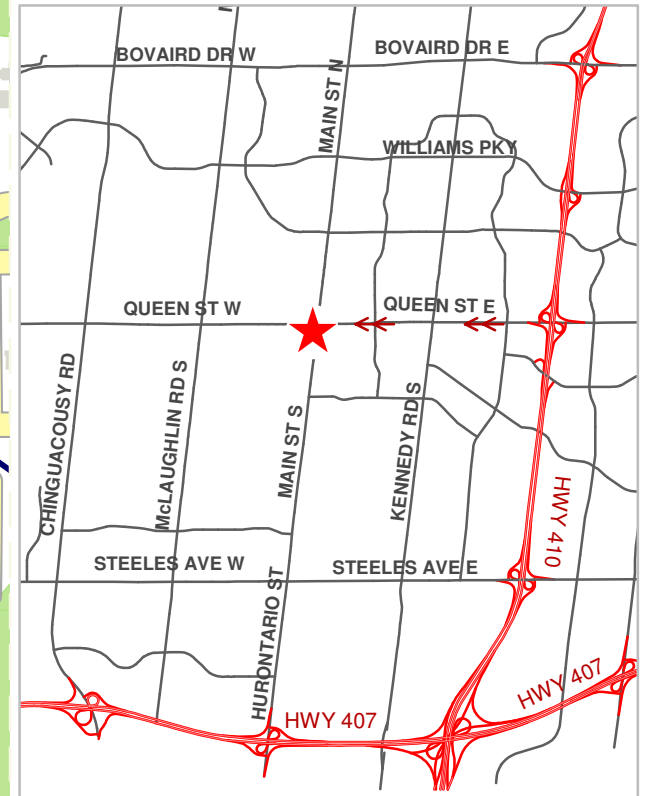

Brampton City Hall

Address: 2 Wellington St W, City Hall, Brampton ON, L6Y 4R2
 Phone: (905) 874 2000

Directions:

1. From East/West: Hwy 401 to Hwy 410 North
 From South: Hwy 403 to Hwy 410 North
 From North: Hwy 410 South
2. West on Queen St E for 3km
3. South on George St S
4. End at City Hall

Date: 2012-01-31

Directions to City Hall

-  City Hall
-  City Parking Lot
-  Street
-  Railway
-  Building
-  Park