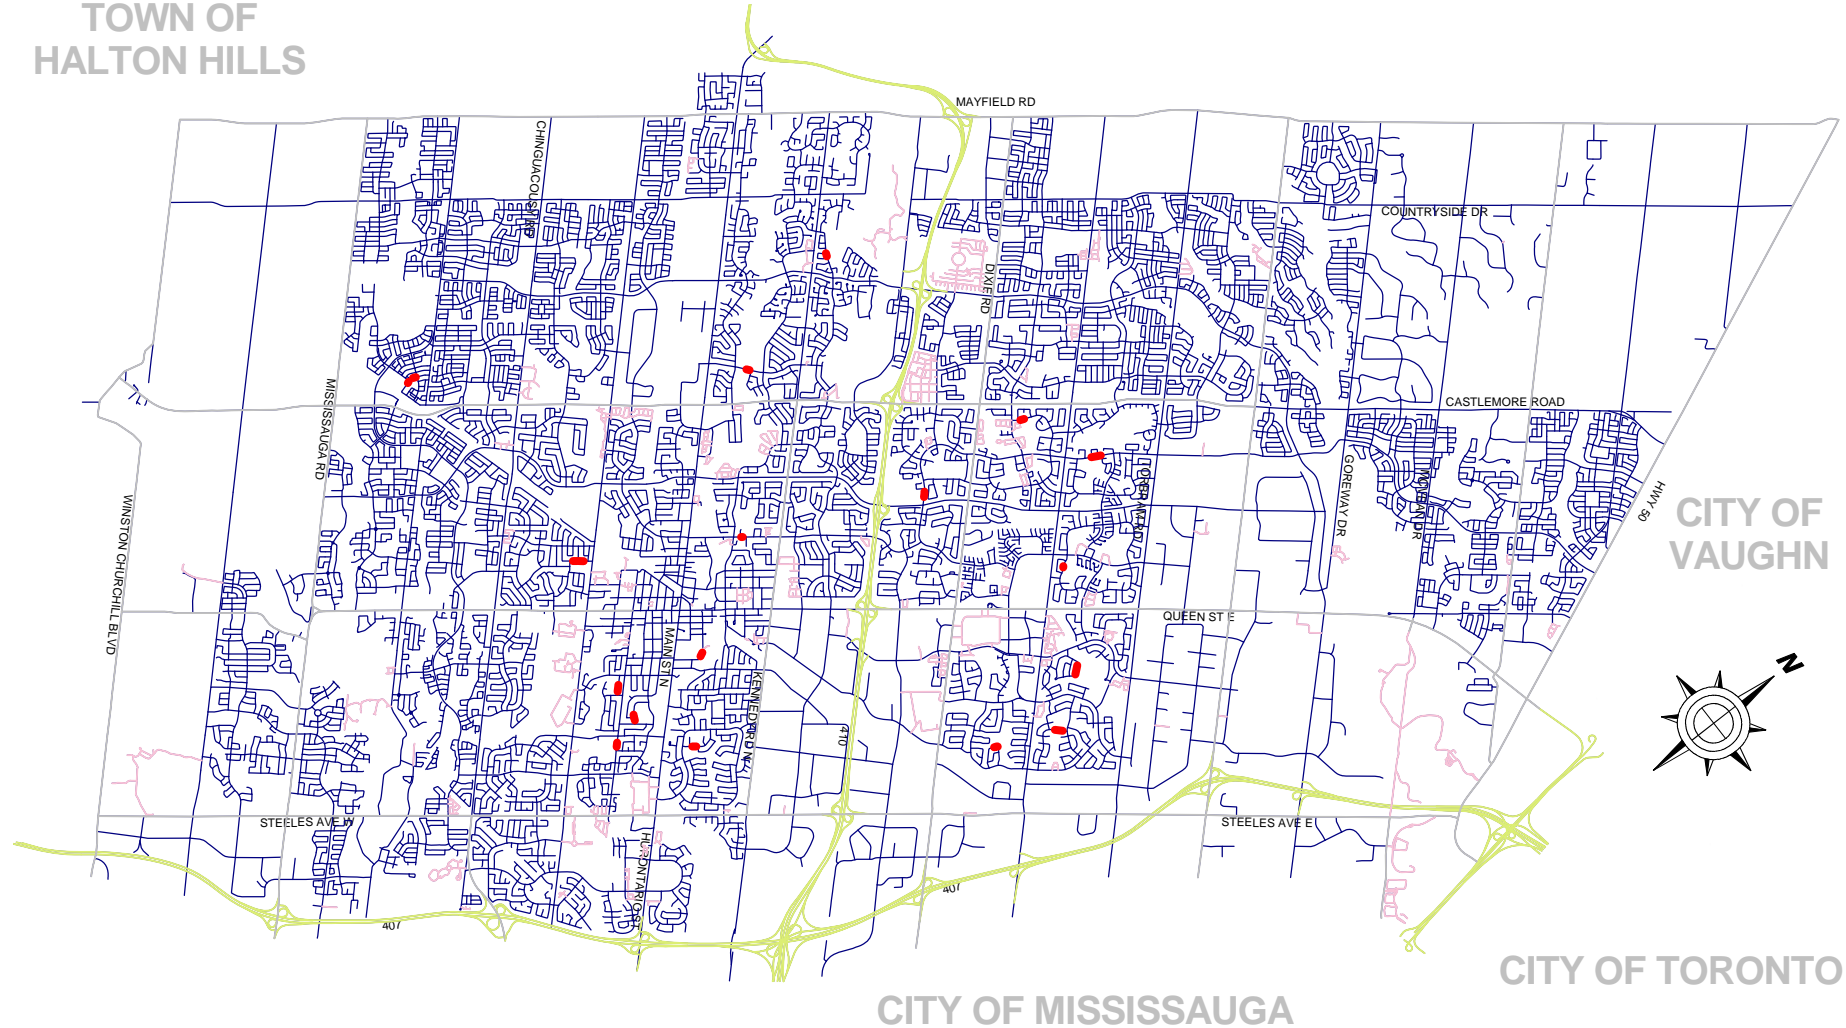

# BRAMPTON Flower City

## Works and Transportation

TOWN OF  
HALTON HILLS

TOWN OF CALEDON

**SCHOOL  
BUS  
LOADING  
ZONES**

The Corporation of the City of Brampton  
Works and Transportation Department

Notes:  
This map is produced based on the General Traffic By-law, Schedule VIII.  
In the event of discrepancies between this map and the By-law text,  
the By-law text shall prevail.

Print Date:  
July 19, 2011

Legend

- SCHOOL BUS LOADING ZONE
- BRAMPTON ROADS
- PEEL
- MTO
- PRIVATE