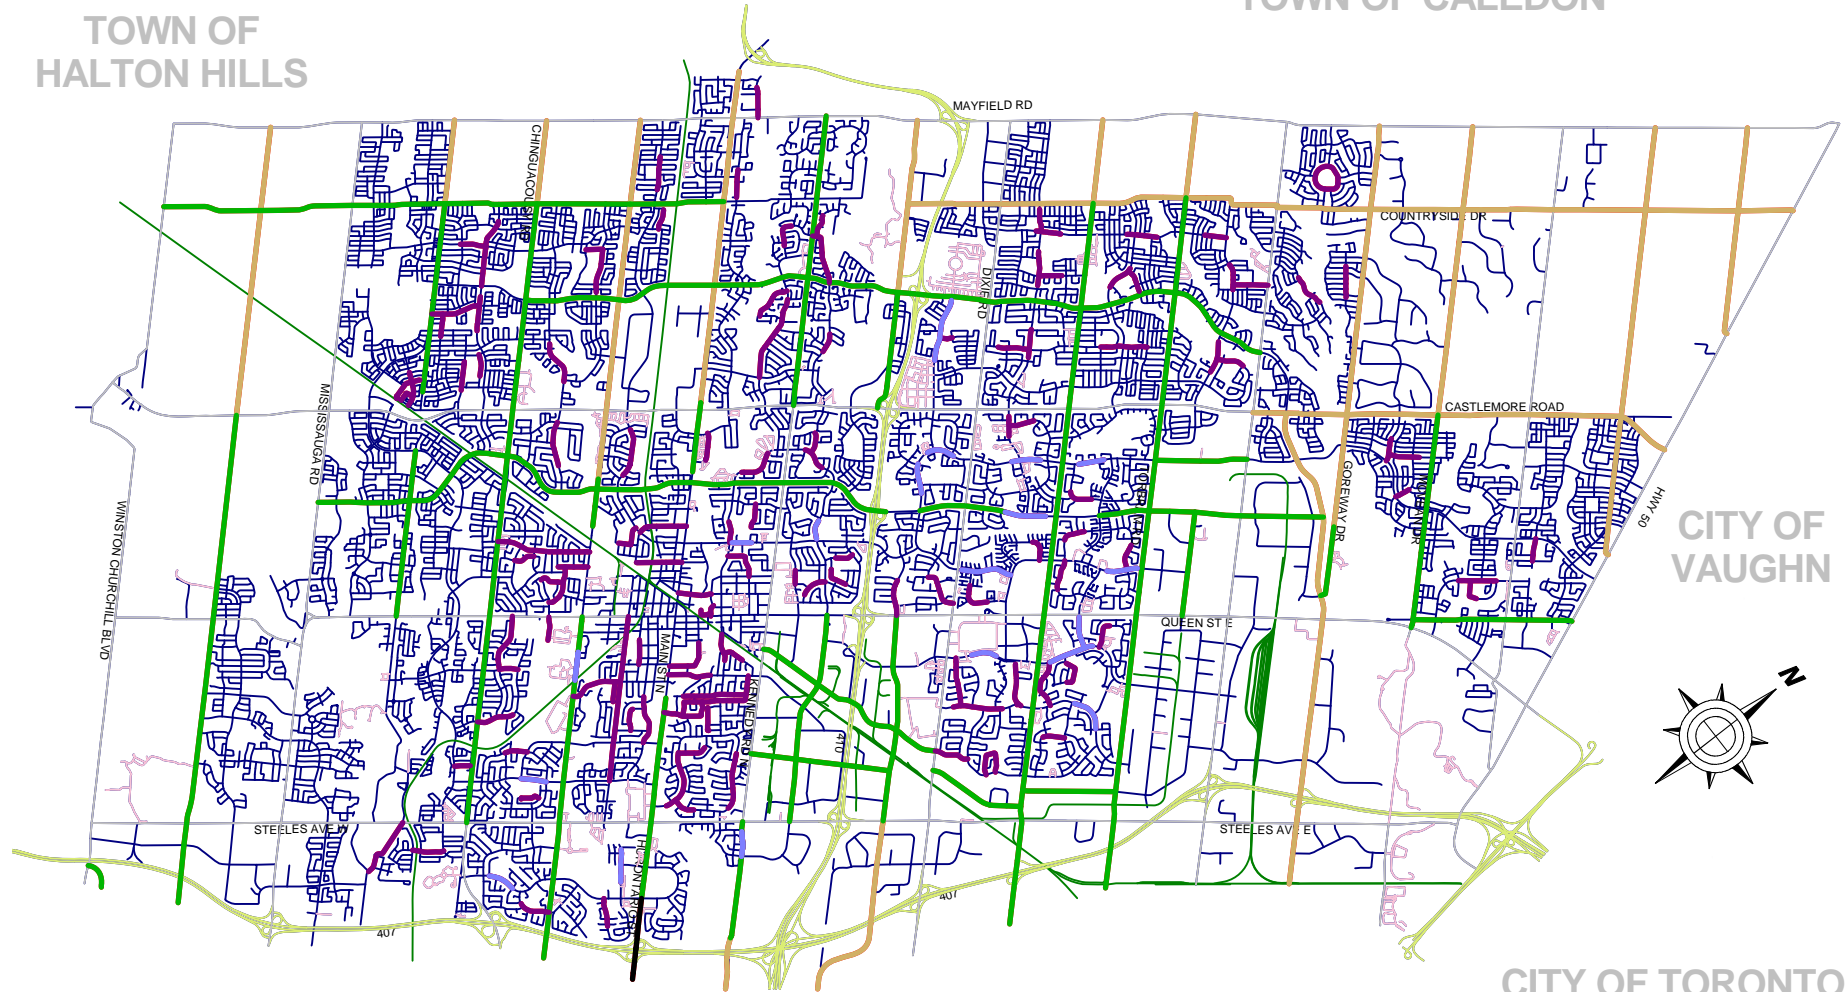

BRAMPTON Flower City

Works and Transportation

TOWN OF HALTON HILLS

TOWN OF CALEDON

CITY OF MISSISSAUGA

CITY OF TORONTO

MAXIMUM
SPEED
LIMITS

The Corporation of the City of Brampton
Works and Transportation Department

Notes:
This map is produced based on the General Traffic By-law, Schedule X.
In the event of discrepancies between this map and the By-law text,
the By-law text shall prevail.

Print Date:
July 19, 2011

Legend					
	40 KM/H		70 KM/H		PEEL
	40 KM/H WHEN FLASHING		80 KM/H		MTO
	60 KM/H		BRAMPTON ROADS		PRIVATE