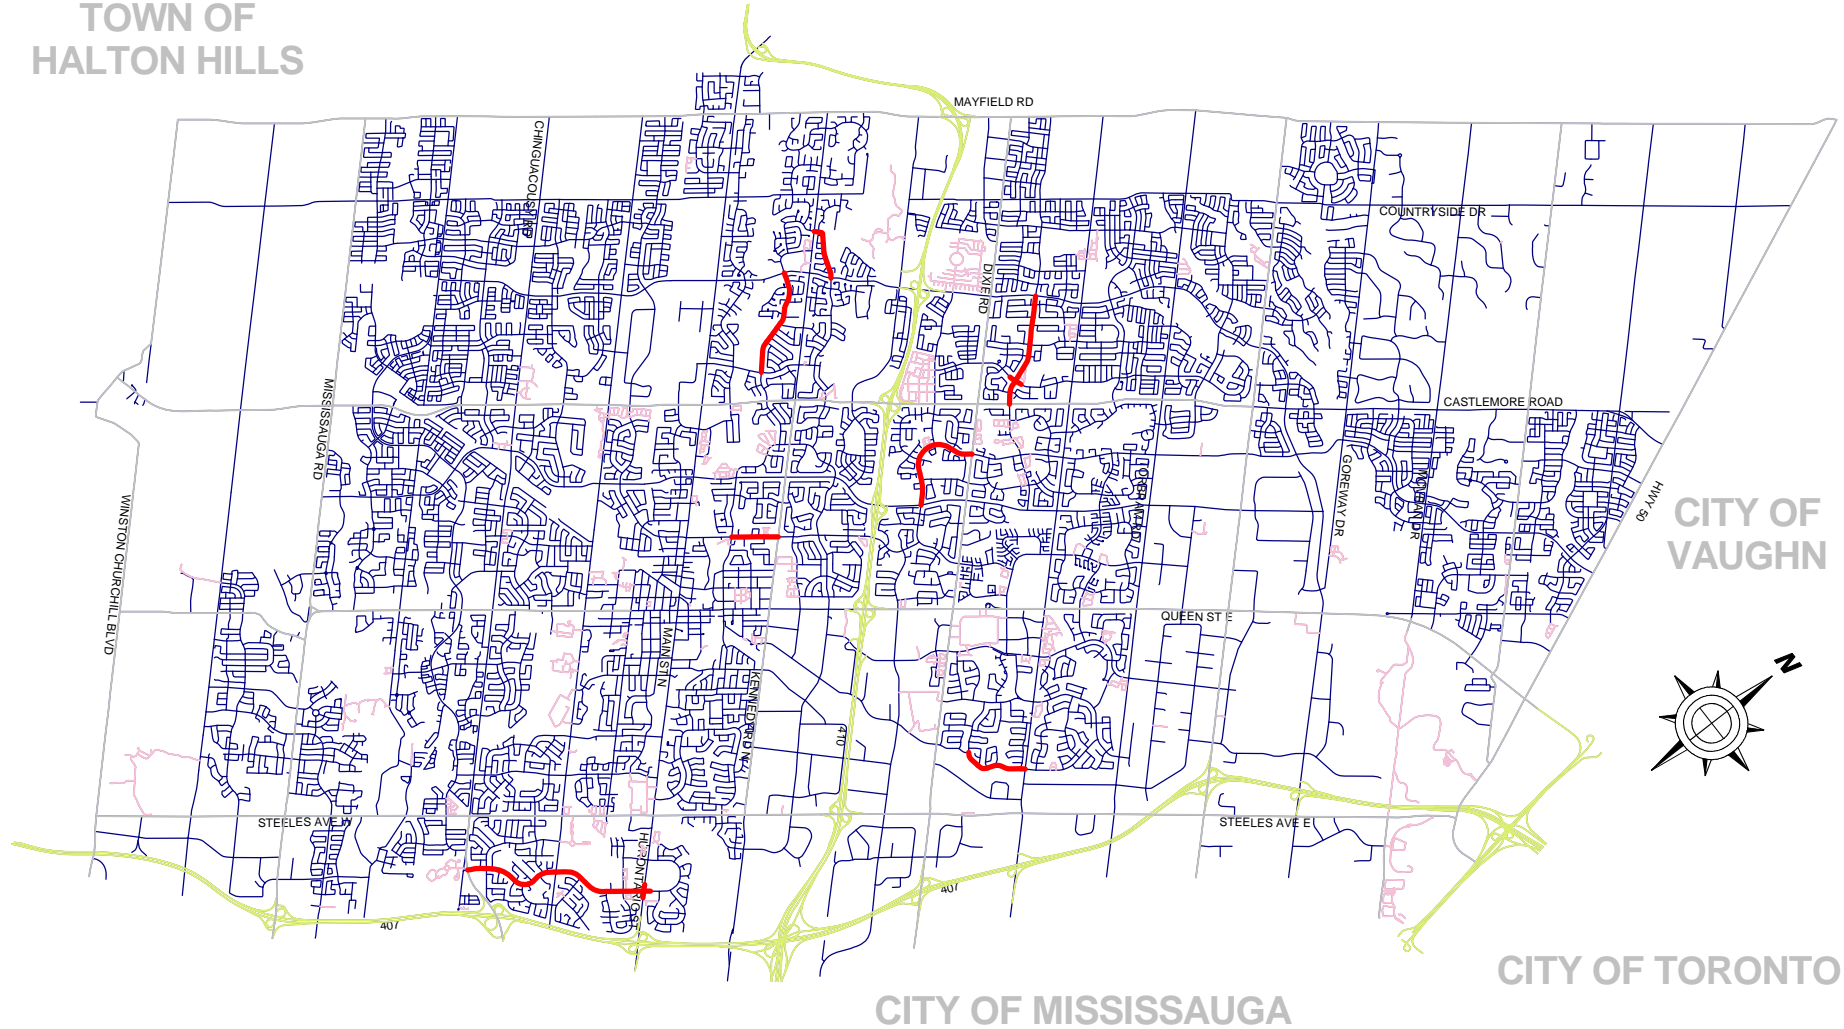

BRAMPTON Flower City

Works and Transportation

TOWN OF
HALTON HILLS

TOWN OF CALEDON

COMMUNITY
SAFETY
ZONES

The Corporation of the City of Brampton
Works and Transportation Department

Notes:
This map is produced based on the General Traffic By-law,
Schedule XXIV. In the event of discrepancies between this map and the
By-law text, the By-law text shall prevail.

Print Date:
Dec. 15, 2011

Legend

- COMMUNITY SAFETY ZONES
- BRAMPTON ROADS
- PEEL
- MTO
- PRIVATE