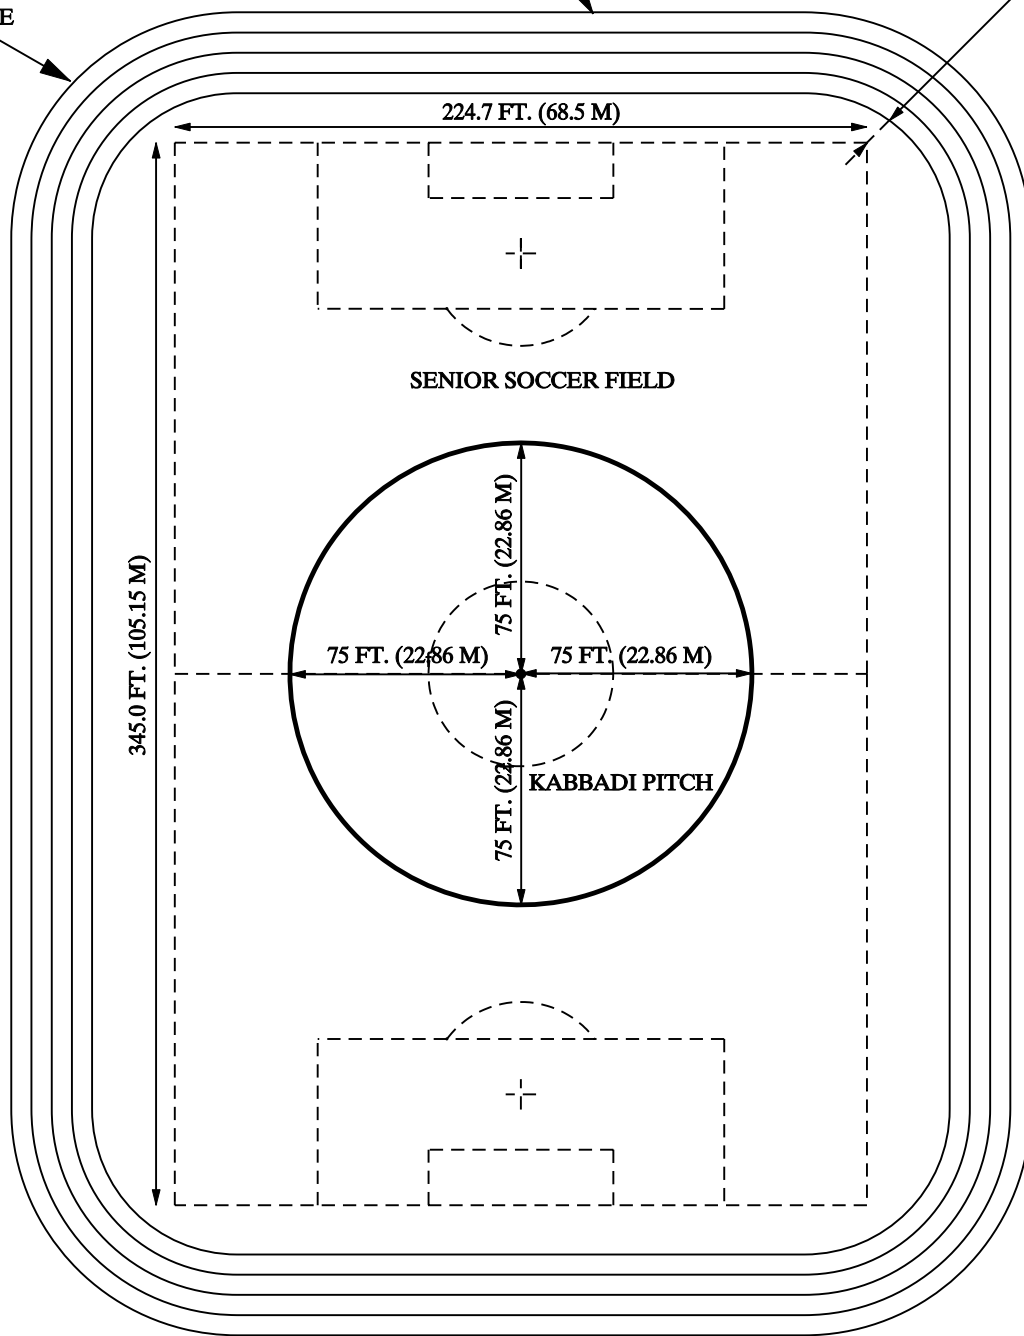

AREA =
1.28 HA / 3.16 ACRE

BERM WITH BUILT-IN
SEATING FOR 2000 -2500
SPECTATORS

10 FT. (3.048 M)

A KABBADI PITCH COULD BE PLACED WITHIN THE DIMENSIONS OF A SENIOR SOCCER FIELD
DIMENSIONS OF KABBADI PITCH ARE 150 FT. x 150 FT. (105.15 M x 105.15M)
PARKING FOR APPROXIMATELY 2000 TO 2500 SPECTATORS

NOTES:

1. ALL DIMENSIONS ARE IN MILLIMETRES UNLESS NOTED OTHERWISE.
2. SEE SPECIFICATIONS FOR GRADING & CONSTRUCTION INFORMATION.

FIELD ORIENTATION

FLOWER CITY

BRAMPTON, CA

**PLANNING,
DESIGN &
DEVELOPMENT
DEPARTMENT**

TITLE:

KABBADI PITCH WITH BERM

DRAWING NO.

PDD 492

REVIEWED BY:

SP Dambury

SCALE:

N.T.S.