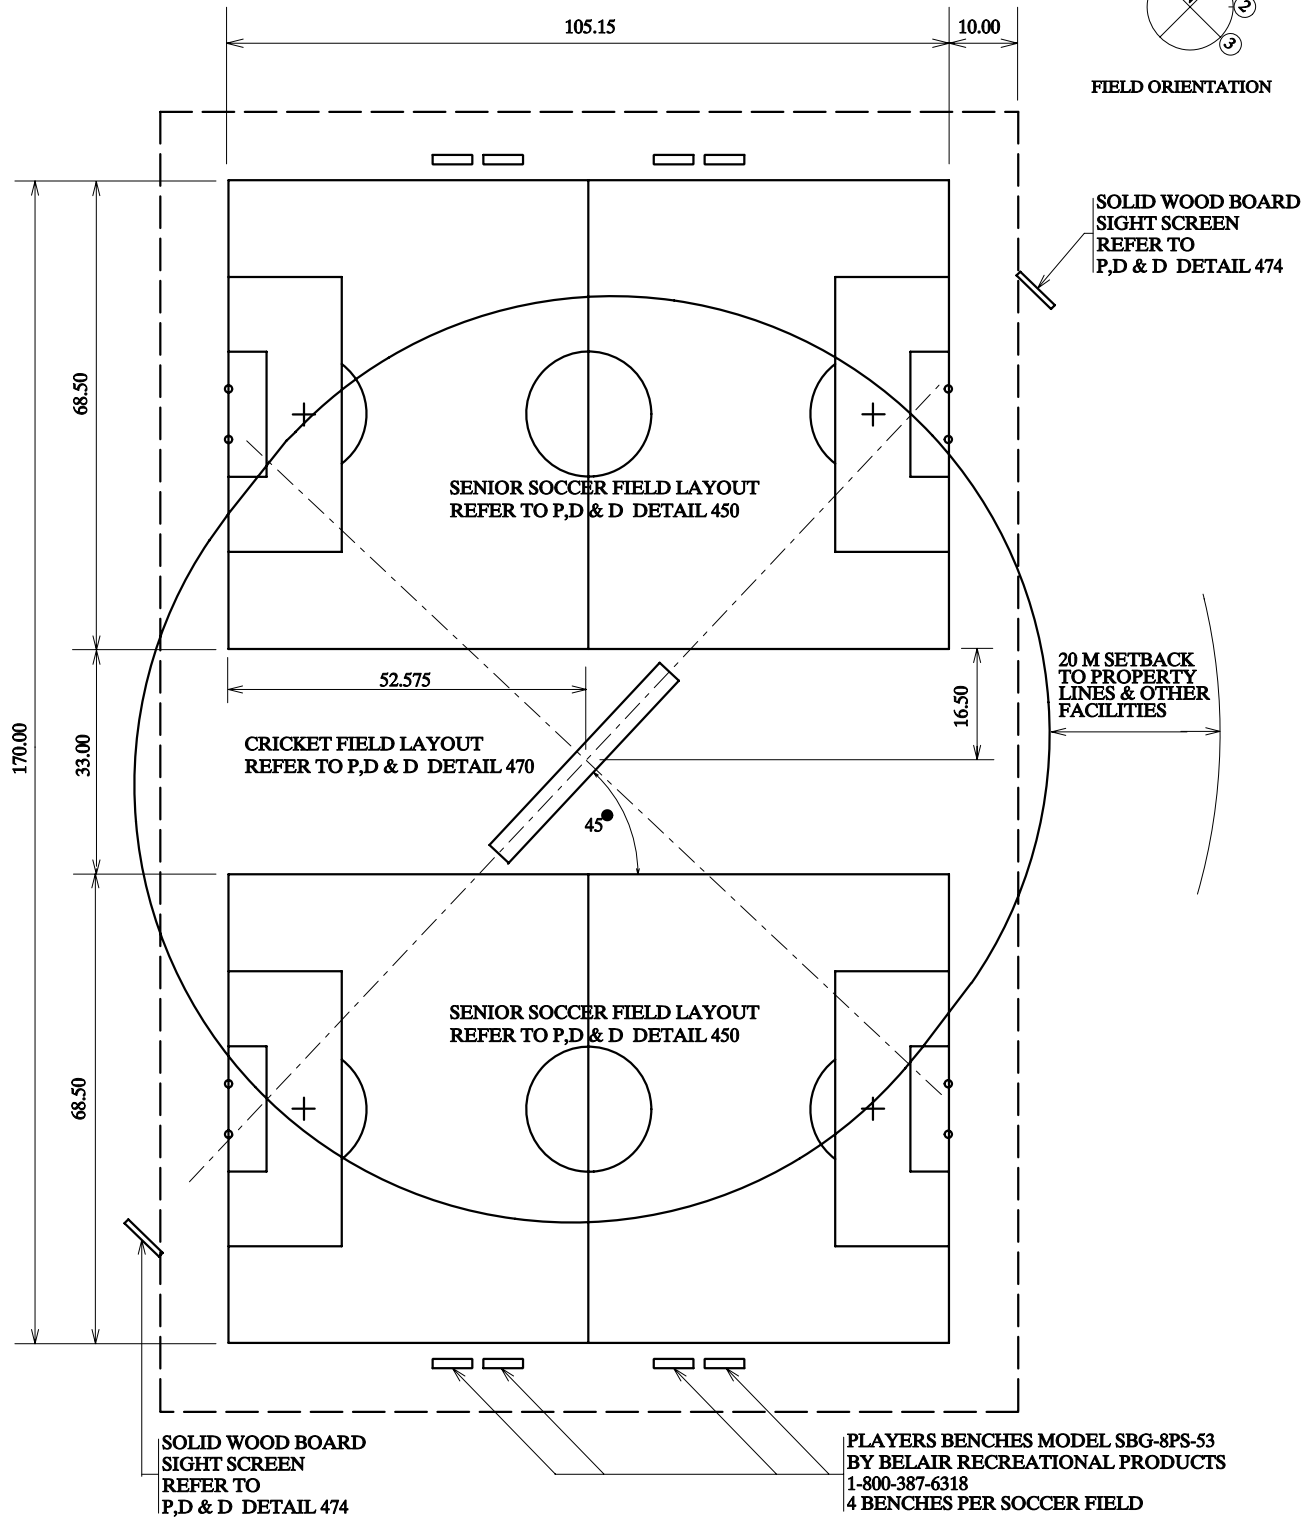

FIELD ORIENTATION

SOLID WOOD BOARD SIGHT SCREEN REFER TO P,D & D DETAIL 474

20 M SETBACK TO PROPERTY LINES & OTHER FACILITIES

SOLID WOOD BOARD SIGHT SCREEN REFER TO P,D & D DETAIL 474

PLAYERS BENCHES MODEL SBG-8PS-53 BY BELAIR RECREATIONAL PRODUCTS 1-800-387-6318 4 BENCHES PER SOCCER FIELD

- NOTES:
1. THIS DETAIL IS TO BE READ IN CONJUNCTION WITH DETAILS 450, 470, 471 AND 474
 2. ALL DIMENSIONS ARE IN METRES UNLESS STATED OTHERWISE

**PLANNING,
DESIGN &
DEVELOPMENT
DEPARTMENT**

TITLE: DOUBLE SENIOR SOCCER LAYOUT WITH CRICKET PITCH

DRAWING NO. PDD 472

REVIEWED BY: *SH*

SCALE: **N.T.S.**

APPROVED BY: *Steve Walsh*

DATE: **AUGUST 2008**