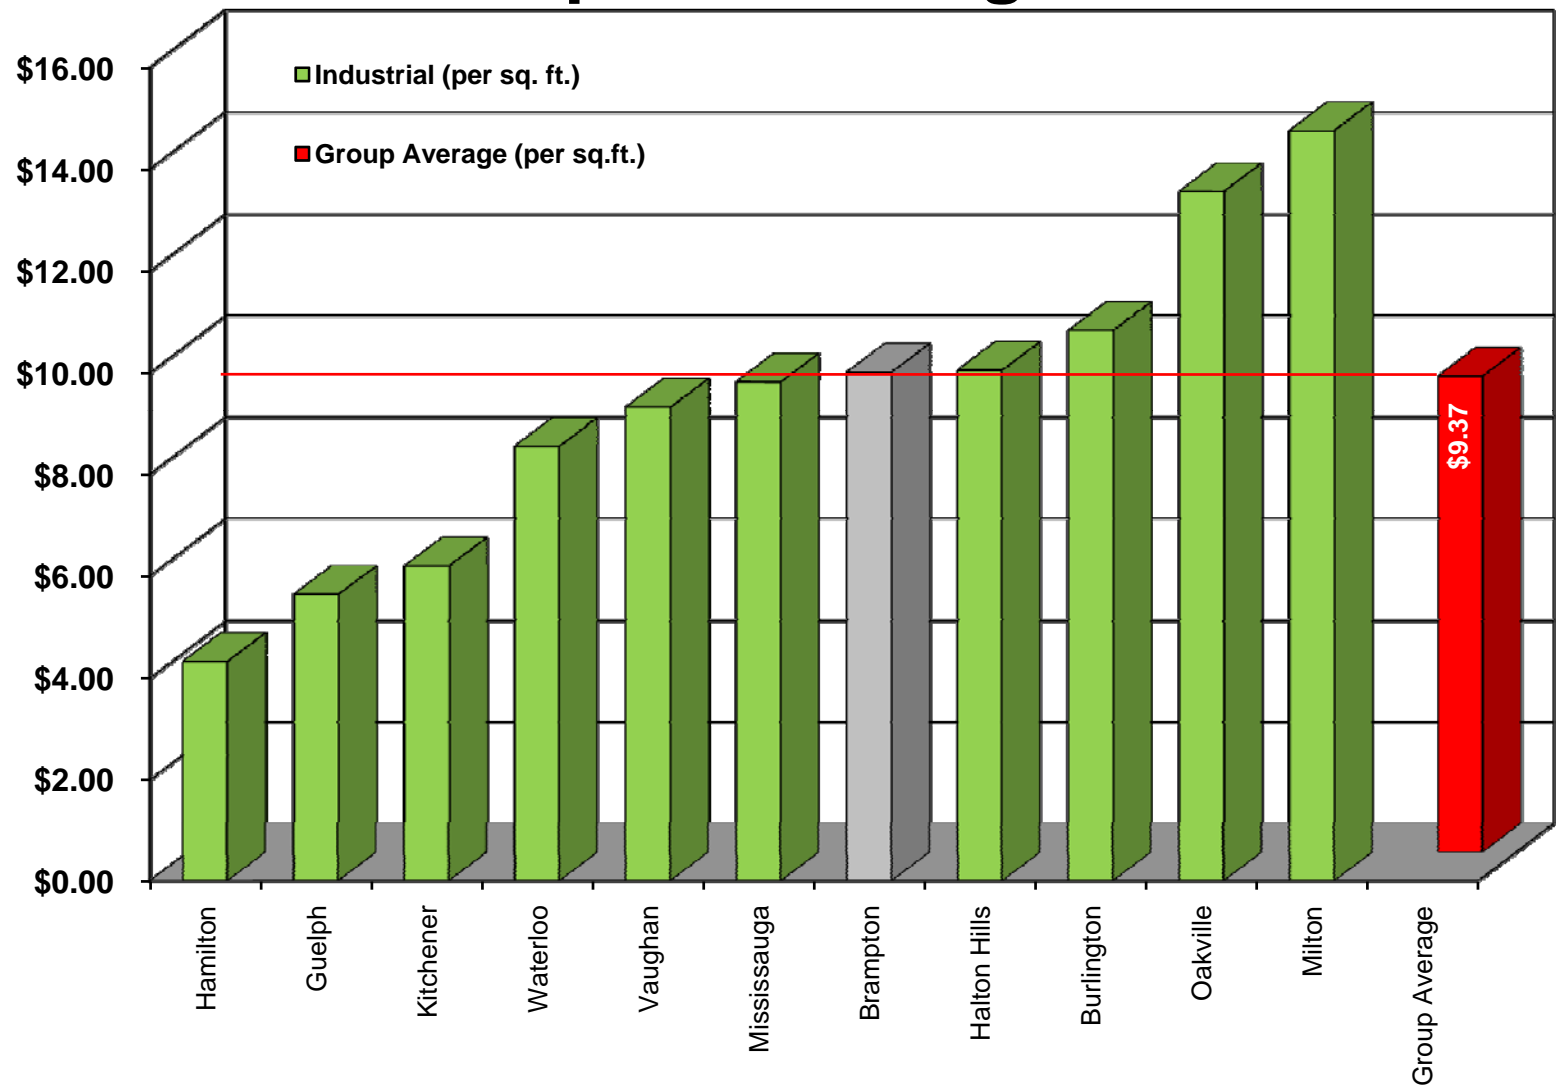

2008 Development Charges Industrial

Source: BMA Municipal Study 2008

Compiled by the Brampton Economic Development Office - Business Information and Policy Branch