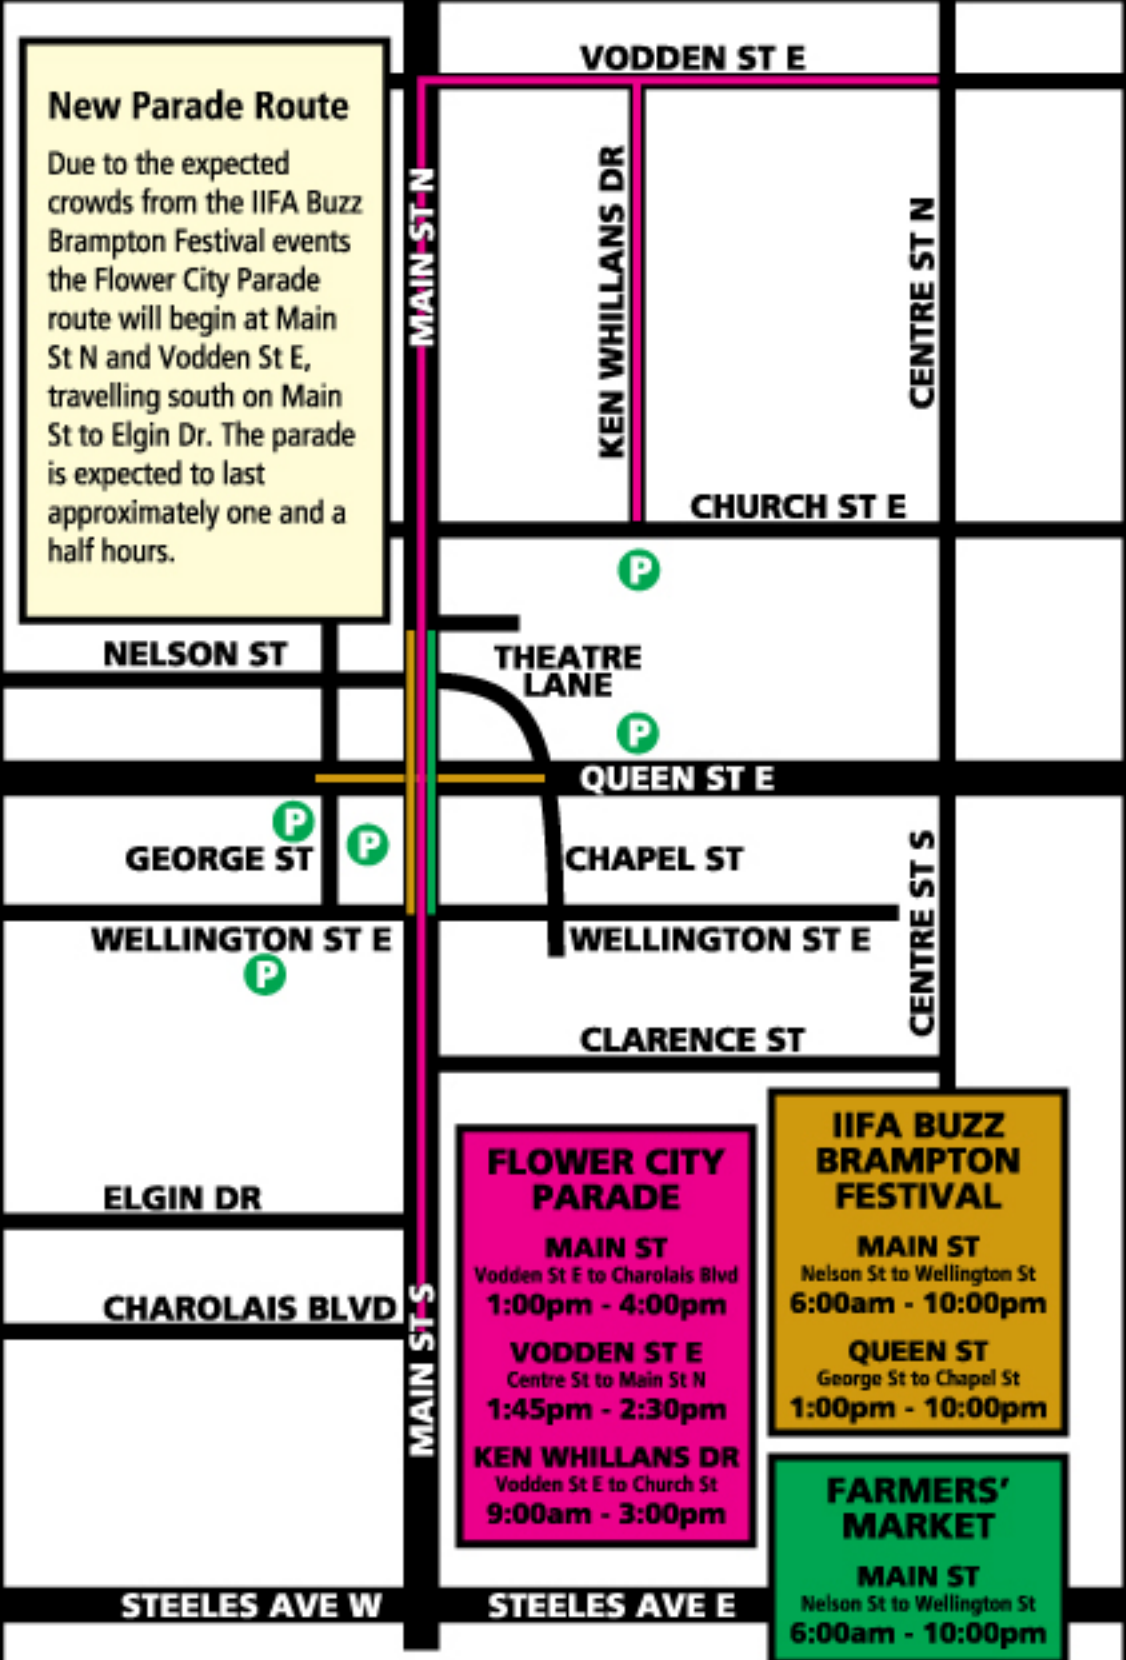

ROAD CLOSURES SATURDAY, JUNE 18

New Parade Route

Due to the expected crowds from the IIFA Buzz Brampton Festival events the Flower City Parade route will begin at Main St N and Vodden St E, travelling south on Main St to Elgin Dr. The parade is expected to last approximately one and a half hours.

FLOWER CITY PARADE

MAIN ST
Vodden St E to Charolais Blvd
1:00pm - 4:00pm

VODDEN ST E
Centre St to Main St N
1:45pm - 2:30pm

KEN WHILLANS DR
Vodden St E to Church St
9:00am - 3:00pm

IIFA BUZZ BRAMPTON FESTIVAL

MAIN ST
Nelson St to Wellington St
6:00am - 10:00pm

QUEEN ST
George St to Chapel St
1:00pm - 10:00pm

FARMERS' MARKET

MAIN ST
Nelson St to Wellington St
6:00am - 10:00pm

Due to these closures, there will be no access to cul-de-sac streets along Main Street during the above times.