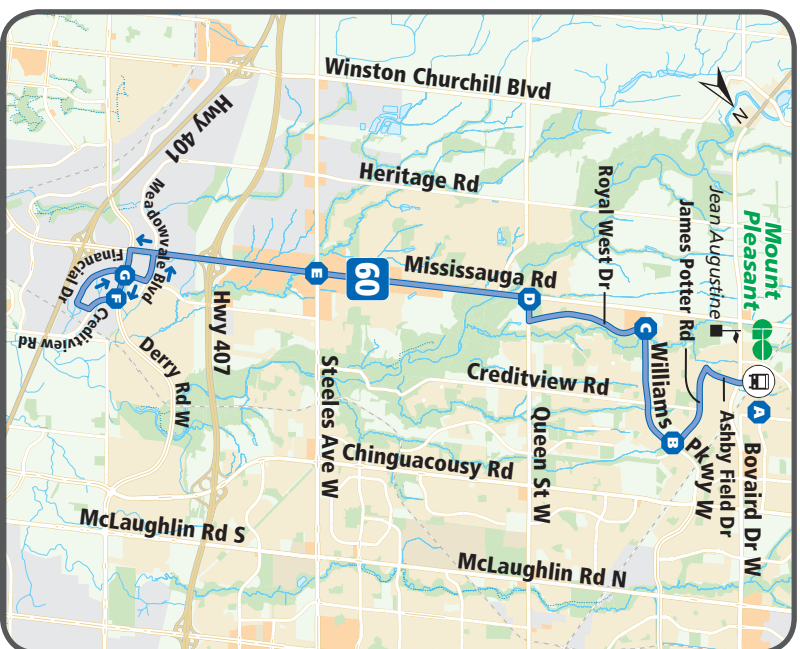

SOUTHBOUND: Sunday / Holidays

Mount Pleasant GO Station	James Potter Rd & Williams Pkwy	Royal West Dr & Williams Pkwy	Mississauga Rd & Queen St	Mississauga Rd & Steeles Ave	Derry Rd & Creditview Rd	Derry Rd & Financial Dr
A	B	C	D	E	F	G
7:45	7:50	7:54	7:58	8:04	8:10	8:19
8:50	8:55	8:59	9:03	9:09	9:15	9:24
9:55	10:00	10:04	10:08	10:14	10:20	10:29
11:00	11:05	11:09	11:13	11:19	11:25	11:34
12:05	12:10	12:14	12:18	12:24	12:30	12:39
1:10	1:15	1:19	1:23	1:29	1:35	1:44
2:15	2:20	2:24	2:28	2:34	2:41	2:50
3:20	3:25	3:29	3:33	3:39	3:46	3:54
4:25	4:30	4:34	4:38	4:44	4:51	4:58
5:30	5:35	5:39	5:43	5:49	5:56	6:03
6:35	6:40	6:44	6:48	6:54	7:00	7:07
7:40	7:45	7:49	7:53	7:59	8:05	8:12

While every effort will be made to keep to the timetables, Brampton Transit does not undertake that its buses will be operated in accordance with them, or at all. Brampton Transit will not be responsible for any loss, damage or inconvenience caused by any operating failure or in consequence of any inaccuracies in this timetable. Timings highlighted in blue indicate the trip is in a.m. hours. Timings highlighted in red indicate the trip is in p.m. hours.

For more information, call 905-874-2999.
Monday to Friday 7:00 a.m. to 9:00 p.m.
Saturday 7:00 a.m. to 7:00 p.m.
Sunday 9:00 a.m. to 6:00 p.m.

Alternate formats available upon request.

Mississauga Rd

Monday – Sunday
Effective: September 3, 2019

YOURS. FOR LIFE.

bramptontransit.com

YOURS. FOR LIFE.

bramptontransit.com