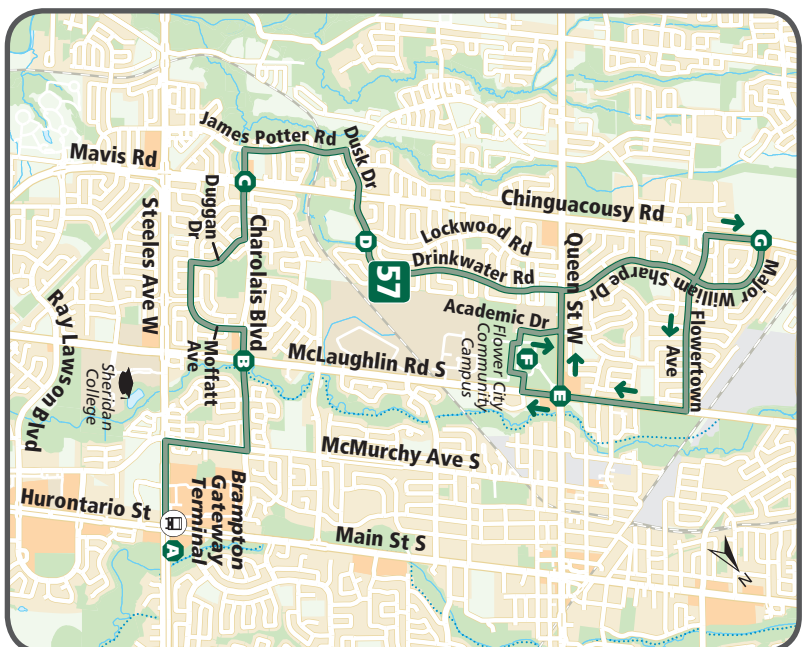

While every effort will be made to keep to the timetables, Brampton Transit does not undertake that its buses will be operated in accordance with them, or at all. Brampton Transit will not be responsible for any loss, damage or inconvenience caused by any operating failure or in consequence of any inaccuracies in this timetable. Timings highlighted in blue indicate the trip is in a.m. hours. Timings highlighted in red indicate the trip is in p.m. hours.

For more information, call 905-874-2999.
Monday to Friday 7:00 a.m. to 9:00 p.m.
Saturday 7:00 a.m. to 7:00 p.m.
Sunday 9:00 a.m. to 6:00 p.m.

Alternate formats available upon request.

bramptontransit.com

Charolais

Monday – Sunday

Effective: September 3, 2019

bramptontransit.com