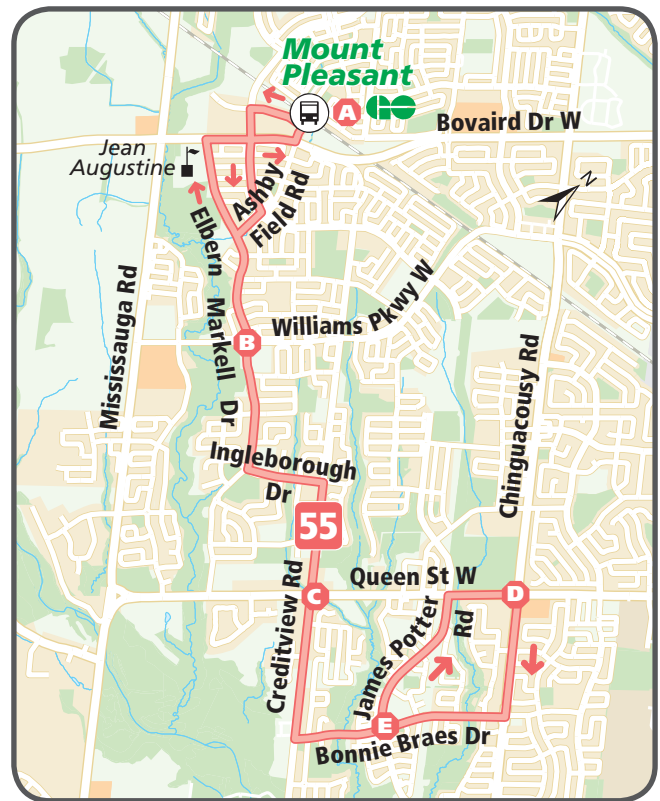

55

55

Elbern Markell

Monday – Friday

Effective: September 3, 2019

notes

Route 55 does not operate on Saturdays, Sundays or Holidays.

While every effort will be made to keep to the timetables, Brampton Transit does not undertake that its buses will be operated in accordance with them, or at all. Brampton Transit will not be responsible for any loss, damage or inconvenience caused by any operating failure or in consequence of any inaccuracies in this timetable. Timings highlighted in blue indicate the trip is in a.m. hours. Timings highlighted in red indicate the trip is in p.m. hours.

For more information, call 905-874-2999.
Monday to Friday 7:00 a.m. to 9:00 p.m.
Saturday 7:00 a.m. to 7:00 p.m.
Sunday 9:00 a.m. to 6:00 p.m.

Alternate formats available upon request.

bramptontransit.com

bramptontransit.com