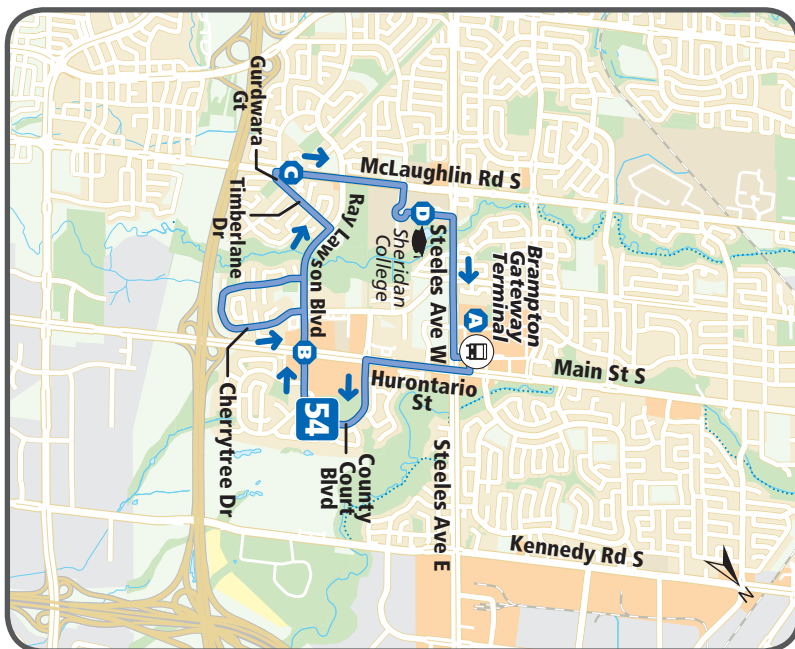

While every effort will be made to keep to the timetables, Brampton Transit does not undertake that its buses will be operated in accordance with them, or at all. Brampton Transit will not be responsible for any loss, damage or inconvenience caused by any operating failure or in consequence of any inaccuracies in this timetable. Timings highlighted in blue indicate the trip is in a.m. hours. Timings highlighted in red indicate the trip is in p.m. hours.

For more information, call 905-874-2999.
Monday to Friday 7:00 a.m. to 9:00 p.m.
Saturday 7:00 a.m. to 7:00 p.m.
Sunday 9:00 a.m. to 6:00 p.m.

Alternate formats available upon request.

County Court

Monday – Sunday
Effective: September 3, 2019

54

YOURS. FOR LIFE.

bramptontransit.com