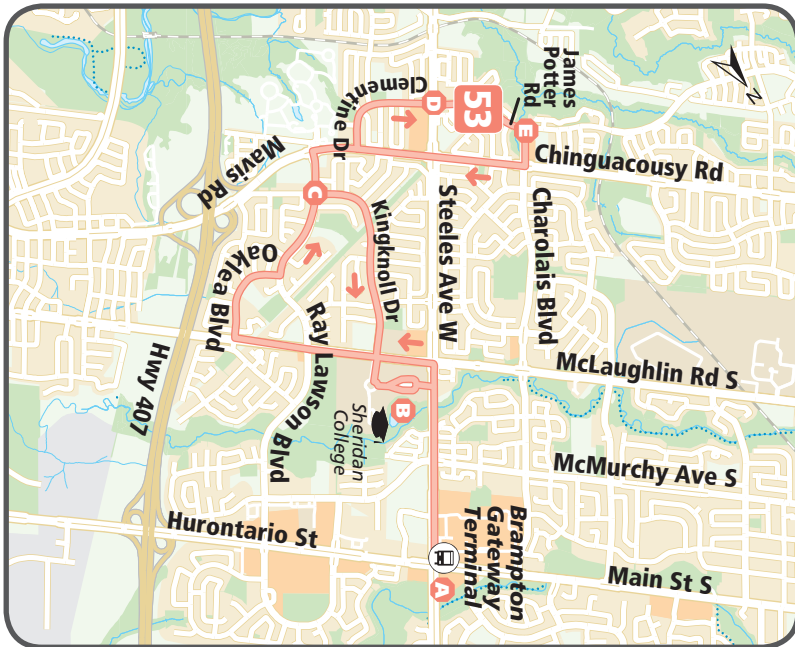

While every effort will be made to keep to the timetables, Brampton Transit does not undertake that its buses will be operated in accordance with them, or at all. Brampton Transit will not be responsible for any loss, damage or inconvenience caused by any operating failure or in consequence of any inaccuracies in this timetable. Timings highlighted in blue indicate the trip is in a.m. hours. Timings highlighted in red indicate the trip is in p.m. hours.

For more information, call 905-874-2999.

Monday to Friday

Saturday

Sunday

7:00 a.m. to 9:00 p.m.

7:00 a.m. to 7:00 p.m.

9:00 a.m. to 6:00 p.m.

Alternate formats available upon request.

Ray Lawson

Monday – Sunday
Effective: September 3, 2019

53

YOURS. FOR LIFE.

bramptontransit.com