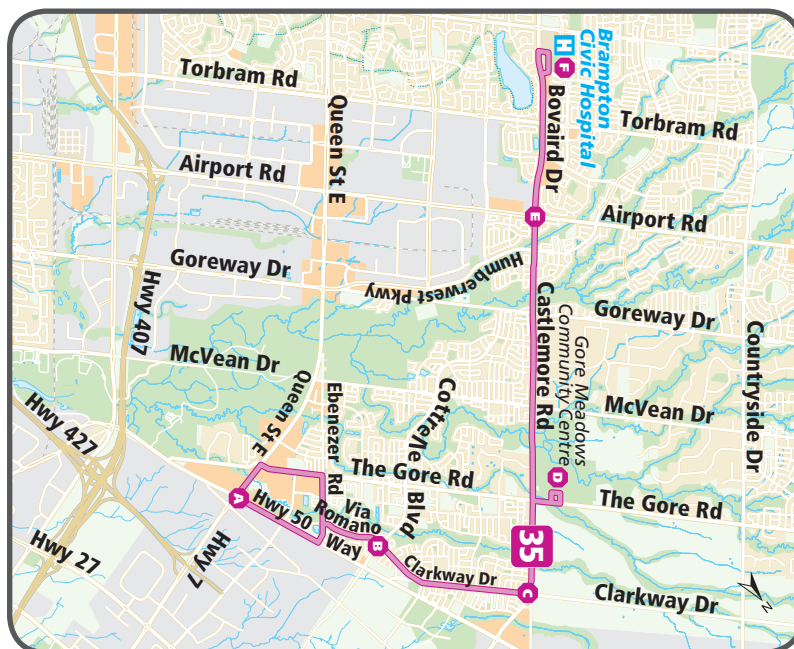

SOUTHBOUND: Sunday / Holidays					
Brampton Civic Hospital	Airport Rd & Bovaird Dr	Gore Meadows Community Centre	Clarkway Dr & Castlemore Rd	Clarkway Dr & Cottrelle Blvd	Queen St & Highway 50
F	E	D	C	B	A
8:50	8:55	9:07	9:11	9:18	9:26
9:30	9:35	9:47	9:51	9:58	10:06
10:10	10:15	10:27	10:31	10:38	10:46
10:50	10:55	11:07	11:11	11:18	11:26
11:30	11:35	11:47	11:51	11:58	12:06
12:10	12:15	12:27	12:31	12:38	12:46
12:50	12:55	1:07	1:11	1:18	1:26
1:30	1:35	1:47	1:51	1:58	2:06
2:12	2:17	2:29	2:33	2:40	2:48
2:52	2:57	3:09	3:13	3:20	3:28
3:32	3:37	3:49	3:53	4:00	4:08
4:11	4:16	4:28	4:32	4:39	4:47
4:51	4:56	5:08	5:12	5:19	5:27
5:31	5:36	5:48	5:52	5:59	6:07
6:11	6:16	6:28	6:32	6:39	6:47
6:51	6:56	7:08	7:12	7:19	7:27
7:31	7:36	7:48	7:52	7:59	8:07

While every effort will be made to keep to the timetables, Brampton Transit does not undertake that its buses will be operated in accordance with them, or at all. Brampton Transit will not be responsible for any loss, damage or inconvenience caused by any operating failure or in consequence of any inaccuracies in this timetable. Timings highlighted in blue indicate the trip is in a.m. hours. Timings highlighted in red indicate the trip is in p.m. hours.

For more information, call 905-874-2999.
Monday to Friday 7:00 a.m. to 9:00 p.m.
Saturday 7:00 a.m. to 7:00 p.m.
Sunday 9:00 a.m. to 6:00 p.m.

Alternate formats available upon request.

Monday – Sunday
Effective: September 3, 2019

Clarkway

35

YOURS. FOR LIFE.

bramptontransit.com