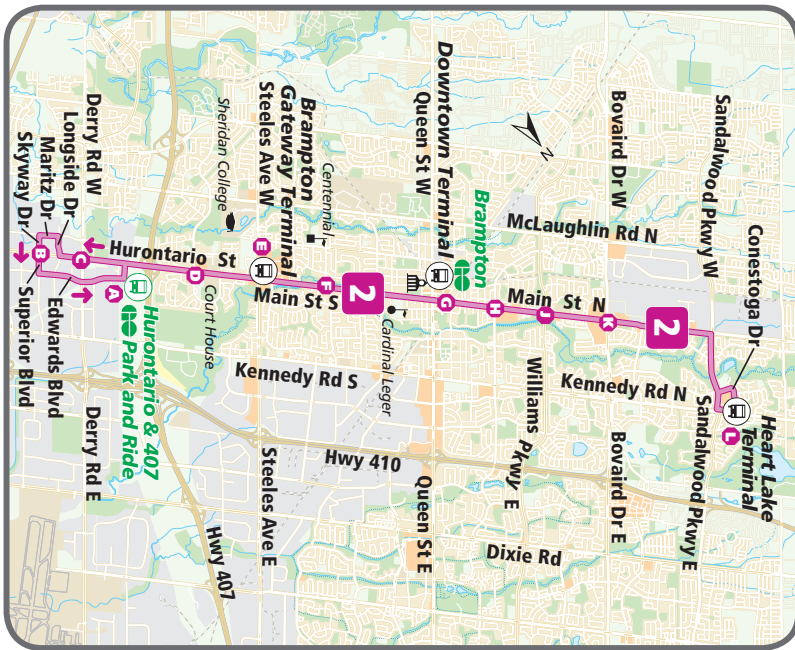

NORTHBOUND: Saturday. Table with columns A-L and rows of arrival times from 5:20 to 1:23.

notes: Northbound Buses Entering Heart Lake Terminal. Includes a diagram showing route 2 becoming route 3.

SOUTHBOUND: Saturday. Table with columns L-A and rows of arrival times from 6:10 to 12:41.

NORTHBOUND: Sunday / Holidays. Table with columns A-L and rows of arrival times from 7:19 to 12:15.

notes: Northbound Buses Entering Heart Lake Terminal. Includes a diagram showing route 2 becoming route 3.

SOUTHBOUND: Sunday / Holidays. Table with columns L-A and rows of arrival times from 7:02 to 11:32.

While every effort will be made to keep to the timetables, Brampton Transit does not undertake that its buses will be operated in accordance with them, or at all. Brampton Transit will not be responsible for any loss, damage or inconvenience caused by any operating failure or in consequence of any inaccuracies in this timetable. Timings highlighted in blue indicate the trip is in a.m. hours. Timings highlighted in red indicate the trip is in p.m. hours.

For more information, call 905-874-2999.

Monday to Friday
Saturday
Sunday

7:00 a.m. to 9:00 p.m.
7:00 a.m. to 7:00 p.m.
9:00 a.m. to 6:00 p.m.

Alternate formats available upon request.

bramptontransit.com

Monday - Sunday
Effective: September 3, 2019

Main

2