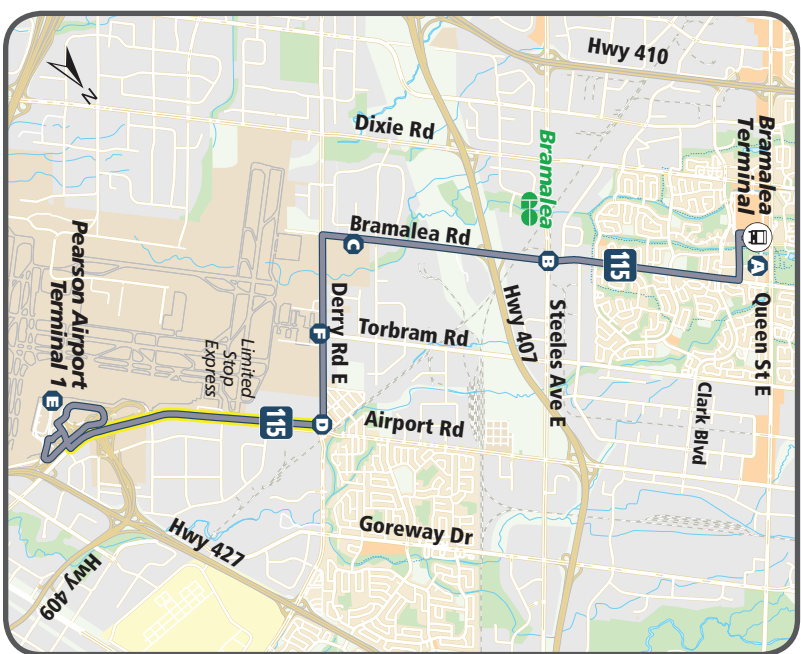

Airport Express

Monday – Sunday

Effective: September 3, 2019

While every effort will be made to keep to the timetables, Brampton Transit does not undertake that its buses will be operated in accordance with them, or at all. Brampton Transit will not be responsible for any loss, damage or inconvenience caused by any operating failure or in consequence of any inaccuracies in this timetable. Timings highlighted in blue indicate the trip is in a.m. hours. Timings highlighted in red indicate the trip is in p.m. hours.

For more information, call 905-874-2999.
Monday to Friday 7:00 a.m. to 9:00 p.m.
Saturday 7:00 a.m. to 7:00 p.m.
Sunday 9:00 a.m. to 6:00 p.m.

Alternate formats available upon request.

YOURS. FOR LIFE.

bramptontransit.com

YOURS. FOR LIFE.

bramptontransit.com