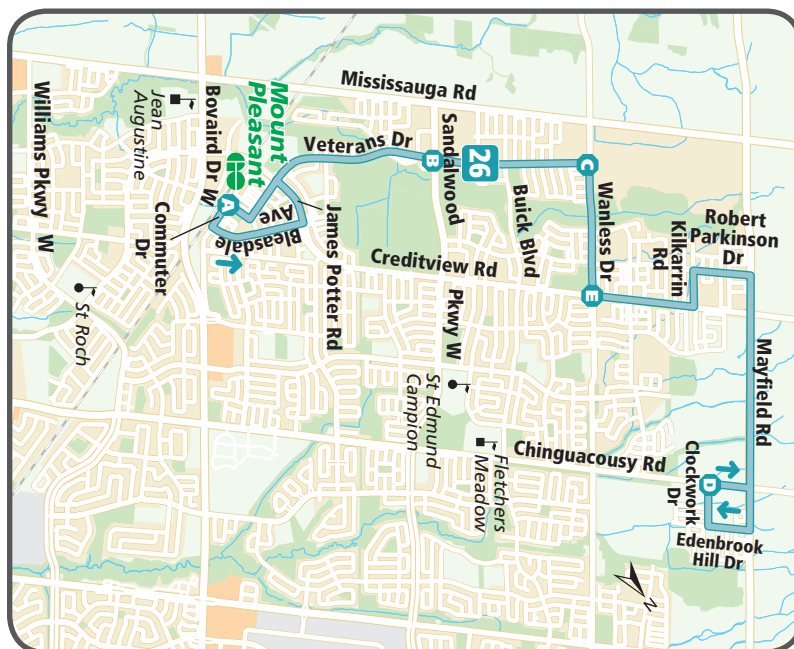

SOUTHBOUND: Saturday		
Creditview Rd & Wanless Dr	Veterans Dr & Sandalwood Pkwy	Mount Pleasant Village
E	B	A
9:21	9:26	9:29
9:56	10:01	10:04
10:31	10:36	10:39
11:06	11:11	11:14
11:41	11:46	11:49
12:16	12:21	12:24
12:51	12:56	12:59
1:26	1:31	1:34
2:01	2:06	2:09
2:36	2:41	2:44
3:11	3:16	3:19
3:46	3:51	3:54
4:21	4:26	4:29
4:56	5:01	5:04
5:31	5:36	5:39
6:06	6:11	6:14
6:41	6:46	6:49

notes Route 26 does not operate on Sundays or Holidays.

While every effort will be made to keep to the timetables, Brampton Transit does not undertake that its buses will be operated in accordance with them, or at all. Brampton Transit will not be responsible for any loss, damage or inconvenience caused by any operating failure or in consequence of any inaccuracies in this timetable.

For more information, call 905-874-2999.

Monday to Friday 7:00 a.m. to 9:00 p.m.
Saturday 7:00 a.m. to 7:00 p.m.
Sunday 9:00 a.m. to 6:00 p.m.

Alternate formats available upon request.

Mount Pleasant

Monday – Saturday
Effective: January 7, 2019

26

YOURS. FOR LIFE.

bramptontransit.com