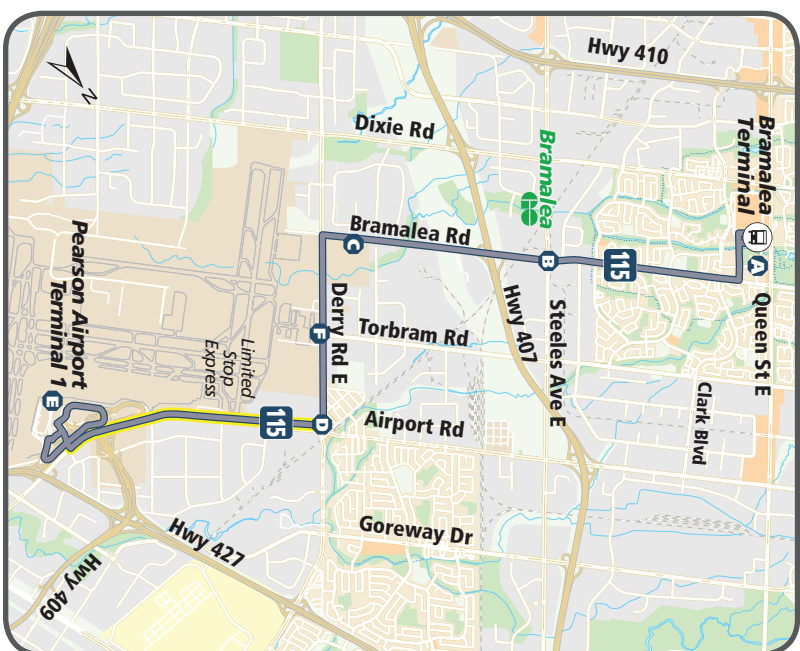

notes
No local service provided between Derry Rd and Pearson Airport. Upon passenger request at designated bus stops, southbound trips will stop for drop offs only, and northbound trips will stop for pickups only. MiWay provides local service between these points.

SOUTHBOUND: Sunday / Holidays				
Bramalea Terminal	Bramalea Rd & Steeles Ave	Bramalea Rd & Boylen Rd	Derry Rd & Airport Rd	Pearson Airport - Terminal 1
A	B	C	D	E
6:26	6:33	6:37	6:41	6:50
6:56	7:03	7:07	7:11	7:20
7:26	7:33	7:37	7:41	7:50
7:56	8:03	8:07	8:13	8:22
8:26	8:33	8:37	8:43	8:52
8:56	9:03	9:07	9:13	9:22
9:26	9:33	9:37	9:43	9:52
9:56	10:03	10:07	10:13	10:22
10:26	10:33	10:37	10:43	10:52
10:56	11:03	11:07	11:13	11:22
11:26	11:33	11:37	11:43	11:52
11:56	12:03	12:07	12:13	12:22
12:26	12:33	12:37	12:43	12:52
12:56	1:03	1:07	1:13	1:22
1:26	1:33	1:37	1:43	1:52
1:56	2:03	2:07	2:13	2:22
2:26	2:33	2:37	2:43	2:52
2:56	3:03	3:07	3:13	3:22
3:26	3:33	3:37	3:43	3:52
3:56	4:03	4:07	4:13	4:22
4:26	4:33	4:37	4:43	4:52
4:56	5:03	5:07	5:13	5:22
5:26	5:33	5:37	5:43	5:52
5:56	6:03	6:07	6:12	6:21
6:26	6:33	6:37	6:42	6:51
6:56	7:03	7:07	7:12	7:21
7:26	7:33	7:37	7:42	7:51
7:56	8:03	8:07	8:12	8:21
8:26	8:33	8:37	8:42	8:51
8:56	9:03	9:07	9:12	9:21
9:26	9:33	9:37	9:42	9:51
9:56	10:03	10:07	10:12	10:21
10:26	10:33	10:37	10:42	10:51
10:56	11:03	11:07	11:12	11:21
11:26	11:33	11:37	11:42	11:51

Airport Express

Monday – Sunday

Effective: January 7, 2019

While every effort will be made to keep to the timetables, Brampton Transit does not undertake that its buses will be operated in accordance with them, or at all. Brampton Transit will not be responsible for any loss, damage or inconvenience caused by any operating failure or in consequence of any inaccuracies in this timetable.

For more information, call 905-874-2999.
Monday to Friday 7:00 a.m. to 9:00 p.m.
Saturday 7:00 a.m. to 7:00 p.m.
Sunday 9:00 a.m. to 6:00 p.m.

Alternate formats available upon request.

YOURS. FOR LIFE.

bramptontransit.com

YOURS. FOR LIFE.

bramptontransit.com