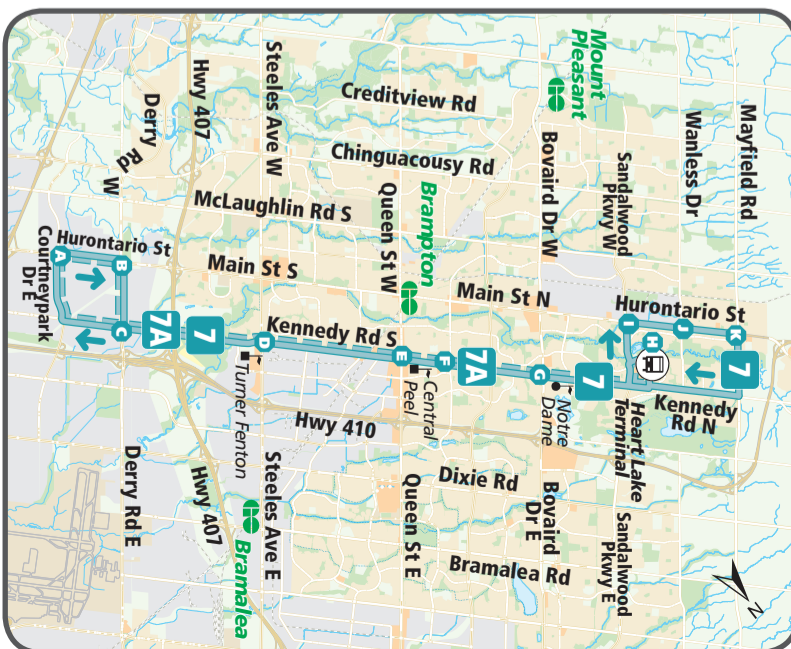

While every effort will be made to keep to the timetables, Brampton Transit does not undertake that its buses will be operated in accordance with them, or at all. Brampton Transit will not be responsible for any loss, damage or inconvenience caused by any operating failure or in consequence of any inaccuracies in this timetable.

For more information, call 905-874-2999.

Monday to Friday
Saturday
Sunday

7:00 a.m. to 9:00 p.m.
7:00 a.m. to 7:00 p.m.
9:00 a.m. to 6:00 p.m.

Alternate formats available upon request.

Monday – Sunday
Effective: September 5, 2017

Kennedy

777A