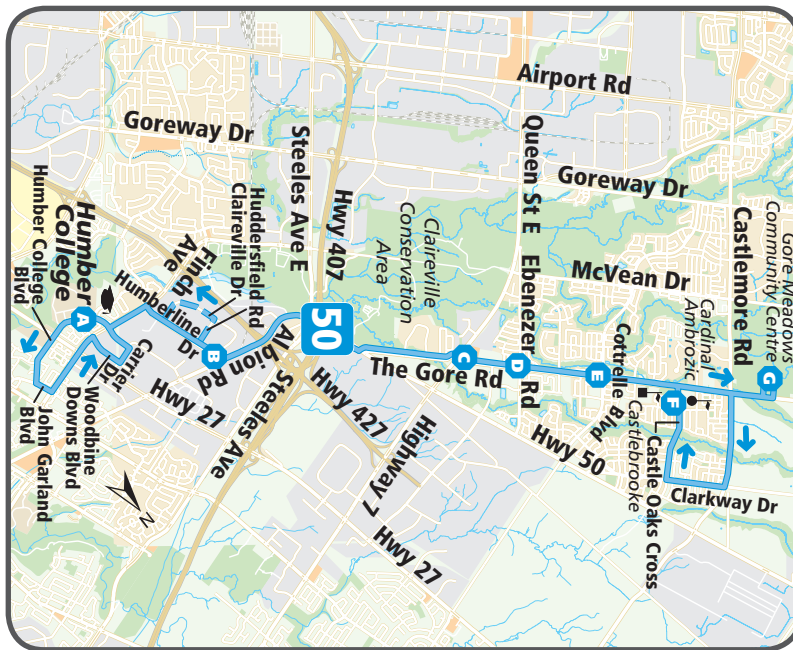

While every effort will be made to keep to the timetables, Brampton Transit does not undertake that its buses will be operated in accordance with them, or at all. Brampton Transit will not be responsible for any loss, damage or inconvenience caused by any operating failure or in consequence of any inaccuracies in this timetable.

For more information, call 905-874-2999.
Monday to Friday 7:00 a.m. to 9:00 p.m.
Saturday 7:00 a.m. to 7:00 p.m.
Sunday 9:00 a.m. to 6:00 p.m.

Alternate formats available upon request.

Monday – Sunday
Effective: September 5, 2017

Gore Road

50