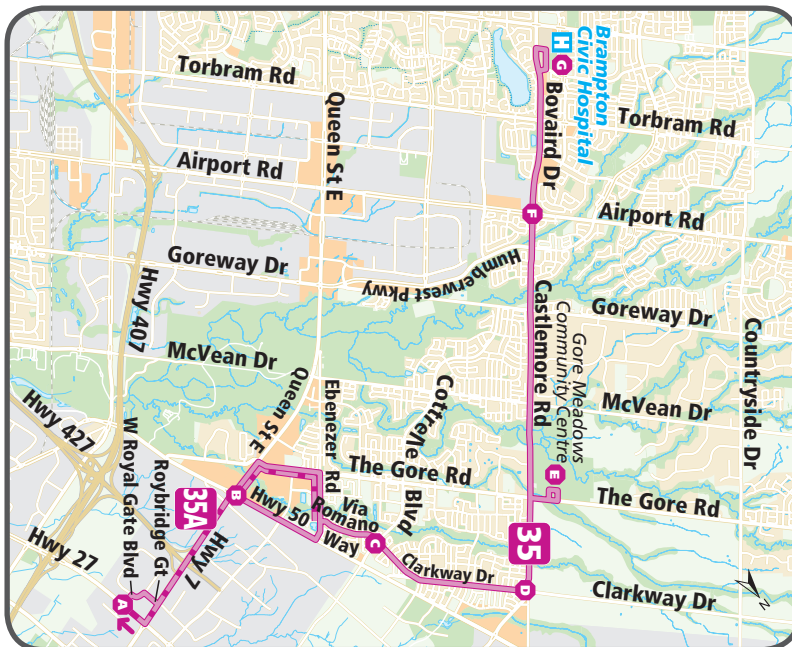

SOUTHBOUND: Sunday / Holidays					
Brampton Civic Hospital	Airport Rd & Bovaird Dr	Gore Meadows Community Centre	Clarkway Dr & Castlemore Rd	Clarkway Dr & Cottrelle Blvd	Queen St & Highway 50
G	F	E	D	C	B
8:50	8:55	9:07	9:11	9:18	9:26
9:30	9:35	9:47	9:51	9:58	10:06
10:10	10:15	10:27	10:31	10:38	10:46
10:50	10:55	11:07	11:11	11:18	11:26
11:30	11:35	11:47	11:51	11:58	12:06
12:10	12:15	12:27	12:31	12:38	12:46
12:50	12:55	1:07	1:11	1:18	1:26
1:30	1:35	1:47	1:51	1:58	2:06
2:12	2:17	2:29	2:33	2:40	2:48
2:52	2:57	3:09	3:13	3:20	3:28
3:32	3:37	3:49	3:53	4:00	4:08
4:11	4:16	4:28	4:32	4:39	4:47
4:51	4:56	5:08	5:12	5:19	5:27
5:31	5:36	5:48	5:52	5:59	6:07
6:11	6:16	6:28	6:32	6:39	6:47
6:51	6:56	7:08	7:12	7:19	7:27
7:31	7:36	7:48	7:52	7:59	8:07

While every effort will be made to keep to the timetables, Brampton Transit does not undertake that its buses will be operated in accordance with them, or at all. Brampton Transit will not be responsible for any loss, damage or inconvenience caused by any operating failure or in consequence of any inaccuracies in this timetable.

For more information, call 905-874-2999.

Monday to Friday

7:00 a.m. to 9:00 p.m.

Saturday

7:00 a.m. to 7:00 p.m.

Sunday

9:00 a.m. to 6:00 p.m.

Alternate formats available upon request.

bramptontransit.com

905.874.2999

Monday – Sunday
Effective: September 5, 2017

Clarkway

35/35A