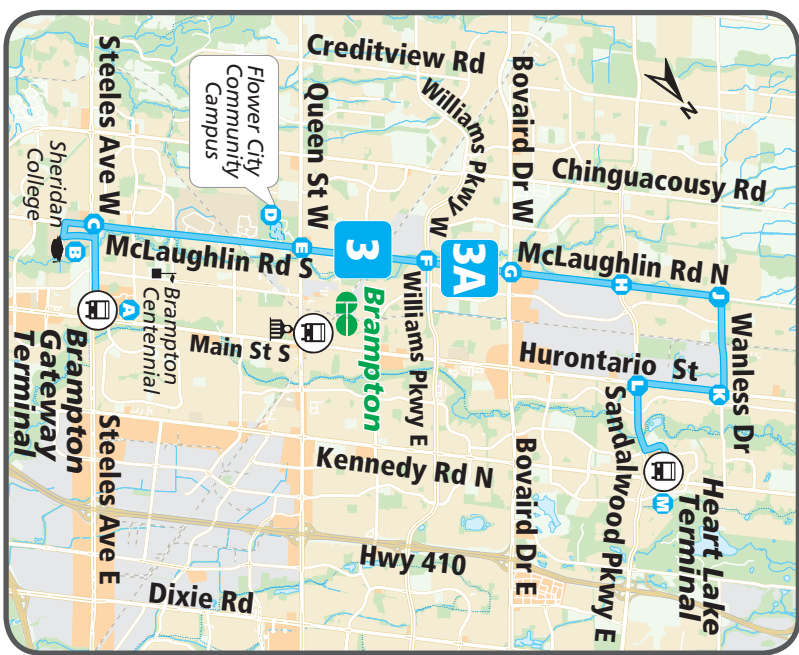

While every effort will be made to keep to the timetables, Brampton Transit does not undertake that its buses will be operated in accordance with them, or at all. Brampton Transit will not be responsible for any loss, damage or inconvenience caused by any operating failure or in consequence of any inaccuracies in this timetable.

For more information, call 905-874-2999.
Monday to Friday 7:00 a.m. to 9:00 p.m.
Saturday 7:00 a.m. to 7:00 p.m.
Sunday 9:00 a.m. to 6:00 p.m.

Alternate formats available upon request.

Monday – Sunday
Effective: September 5, 2017

McLaughlin

3/3A