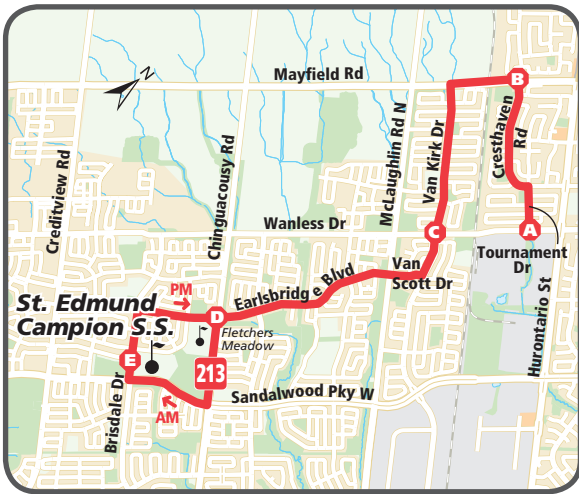

## St. Edmund Campion

Monday – Friday (School Days)

Effective: September 5, 2017

[bramptontransit.com](http://bramptontransit.com)

905.874.2999

**213****St. Edmund Campion****Earlsbridge Blvd • Van Kirk Dr**

Morning				
Tournament Dr & Cresthaven Rd	Mayfield Rd & Cresthaven Rd	Van Kirk Dr & Wanless Dr	Chinguacousy Rd & Earlsbridge Blvd	St. Edmund Campion
<b>A</b>	<b>B</b>	<b>C</b>	<b>D</b>	<b>E</b>
7:32	7:35	7:40	7:48	7:55

Afternoon				
Sandalwood Pkwy & Brisdale Dr	Chinguacousy Rd & Earlsbridge Blvd	Van Kirk Dr & Wanless Dr	Mayfield Rd & Cresthaven Rd	Tournament Dr & Cresthaven Rd
<b>E</b>	<b>D</b>	<b>C</b>	<b>B</b>	<b>A</b>
2:25	2:32	2:40	2:45	2:48