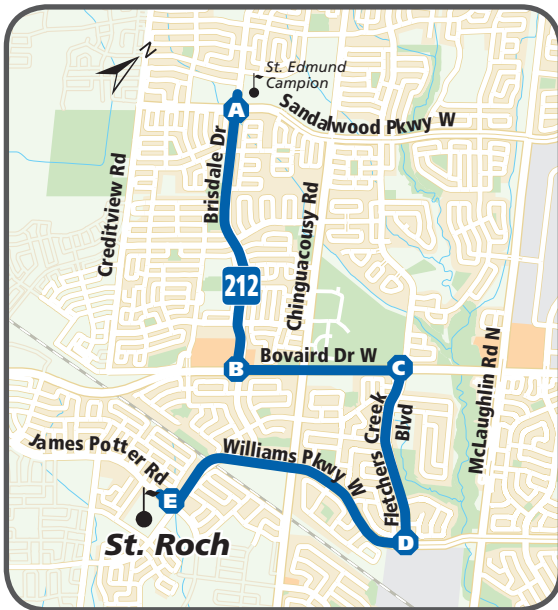

212

St. Roch

Monday – Friday (School Days)

Effective: September 5, 2017

bramptontransit.com

905.874.2999

212

St. Roch

Brisdale Dr • Williams Pkwy W

Morning				
Sandalwood Pkwy & Brisdale Dr	Brisdale Dr & Bovaird Dr	Fletchers Creek Blvd & Bovaird Dr	Fletchers Creek Blvd & Williams Pkwy	St. Roch
A	B	C	D	E
7:30	7:35	7:37	7:41	7:45

Afternoon				
St. Roch	Fletchers Creek Blvd & Williams Pkwy	Fletchers Creek Blvd & Bovaird Dr	Brisdale Dr & Bovaird Dr	Sandalwood Pkwy & Brisdale Dr
E	D	C	B	A
2:20	2:24	2:28	2:30	2:35

While every effort will be made to keep to the timetables, Brampton Transit does not undertake that its buses will be operated in accordance with them, or at all. Brampton Transit will not be responsible for any loss, damage or inconvenience caused by any operating failure or in consequence of any inaccuracies in this timetable.