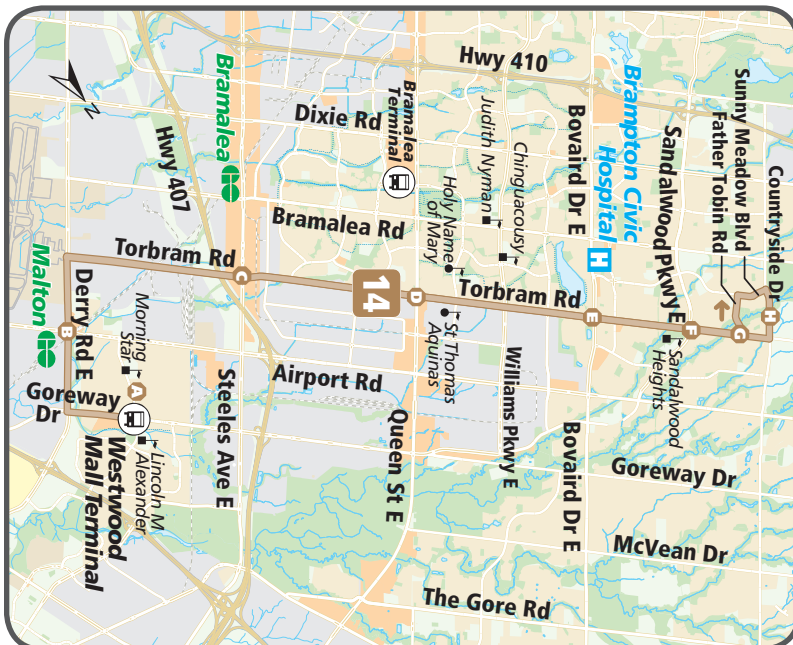

notes Sunday / Holiday Northbound Buses Entering Westwood Mall Terminal

14 BECOMES 30
SOUTHBOUND NORTHBOUND

While every effort will be made to keep to the timetables, Brampton Transit does not undertake that its buses will be operated in accordance with them, or at all. Brampton Transit will not be responsible for any loss, damage or inconvenience caused by any operating failure or in consequence of any inaccuracies in this timetable.

For more information, call 905-874-2999.
Monday to Friday 7:00 a.m. to 9:00 p.m.
Saturday 7:00 a.m. to 7:00 p.m.
Sunday 9:00 a.m. to 6:00 p.m.

Alternate formats available upon request.

bramptontransit.com

905.874.2999

Monday – Sunday
Effective: September 5, 2017

Torbram

14