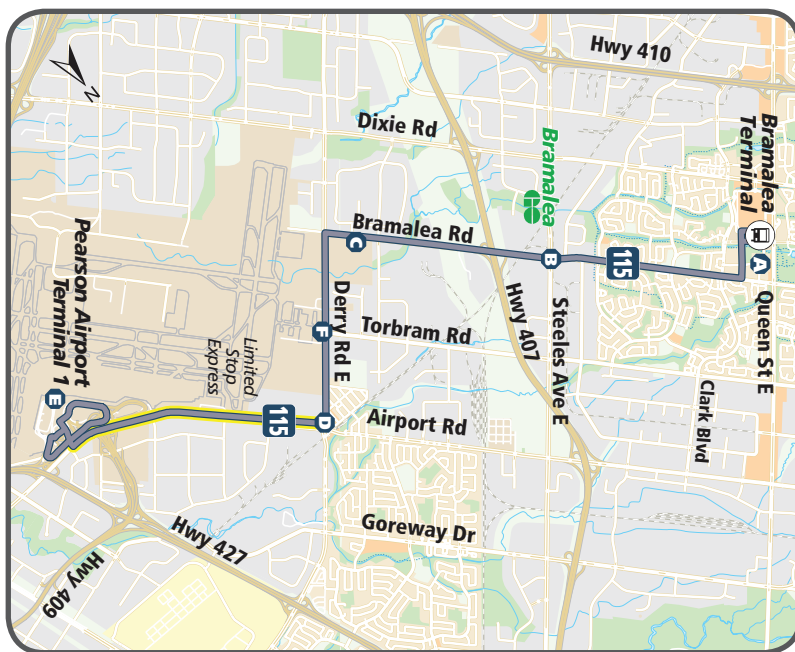

SOUTHBOUND: Sunday / Holidays				
Bramalea Terminal	Bramalea Rd & Steeles Ave	Bramalea Rd & Boylen Rd	Derry Rd & Airport Rd	Pearson Airport - Terminal 1
A	B	C	D	E
6:26	6:32	6:36	6:40	6:50
7:26	7:32	7:36	7:41	7:51
8:26	8:32	8:36	8:42	8:52
8:56	9:02	9:06	9:12	9:22
9:26	9:32	9:36	9:42	9:52
9:56	10:02	10:06	10:12	10:22
10:26	10:32	10:36	10:42	10:52
10:56	11:02	11:06	11:12	11:22
11:26	11:32	11:36	11:42	11:52
11:56	12:02	12:06	12:12	12:23
12:26	12:32	12:36	12:42	12:53
12:56	1:02	1:06	1:12	1:23
1:26	1:33	1:37	1:43	1:54
1:56	2:03	2:07	2:13	2:24
2:26	2:33	2:37	2:43	2:54
2:56	3:03	3:07	3:13	3:24
3:26	3:33	3:37	3:43	3:54
3:56	4:03	4:07	4:13	4:24
4:26	4:33	4:37	4:43	4:54
4:56	5:03	5:07	5:13	5:24
5:26	5:33	5:37	5:43	5:54
5:56	6:03	6:07	6:12	6:23
6:50	6:57	7:01	7:06	7:16
7:47	7:54	7:58	8:03	8:13
8:47	8:54	8:58	9:03	9:13
9:47	9:54	9:58	10:03	10:13
10:47	10:54	10:58	11:03	11:13

While every effort will be made to keep to the timetables, Brampton Transit does not undertake that its buses will be operated in accordance with them, or at all. Brampton Transit will not be responsible for any loss, damage or inconvenience caused by any operating failure or in consequence of any inaccuracies in this timetable.

For more information, call 905-874-2999.
Monday to Friday 7:00 a.m. to 9:00 p.m.
Saturday 7:00 a.m. to 7:00 p.m.
Sunday 9:00 a.m. to 6:00 p.m.

Alternate formats available upon request.

115
Airport Express
Monday – Sunday
Effective: September 5, 2017