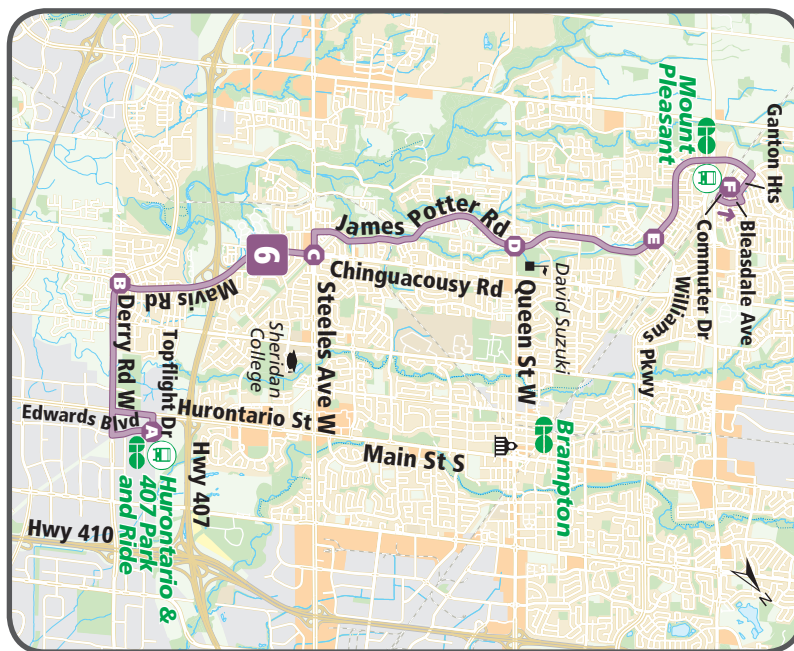

SOUTHBOUND: Sunday / Holidays					
Mount Pleasant Village	Williams Pkwy W & James Potter Rd	James Potter Rd & Queen St W	Steeles Ave W & Chinguacousy Rd	Mavis Rd & Derry Rd W	Hwy 407 Park & Ride
F	E	D	C	B	A
8:00	8:07	8:12	8:20	8:26	8:33
8:45	8:52	8:57	9:05	9:11	9:19
9:30	9:37	9:42	9:50	9:56	10:04
10:15	10:22	10:27	10:35	10:41	10:49
11:00	11:07	11:12	11:20	11:26	11:33
11:45	11:52	11:57	12:05	12:11	12:18
12:30	12:37	12:42	12:50	12:56	1:03
1:15	1:22	1:27	1:36	1:42	1:50
2:00	2:07	2:12	2:21	2:28	2:36
2:45	2:52	2:57	3:06	3:13	3:21
3:30	3:37	3:42	3:51	3:58	4:06
4:15	4:22	4:27	4:36	4:43	4:51
5:00	5:07	5:12	5:21	5:28	5:36
5:45	5:52	5:57	6:06	6:13	6:21
6:30	6:37	6:42	6:51	6:58	7:06

While every effort will be made to keep to the timetables, Brampton Transit does not undertake that its buses will be operated in accordance with them, or at all. Brampton Transit will not be responsible for any loss, damage or inconvenience caused by any operating failure or in consequence of any inaccuracies in this timetable.

For more information, call 905-874-2999.
Monday to Friday 7:00 a.m. to 9:00 p.m.
Saturday 7:00 a.m. to 7:00 p.m.
Sunday 9:00 a.m. to 6:00 p.m.

Alternate formats available upon request.

James Potter

Monday – Sunday
Effective: September 4, 2018

6

YOURS. FOR LIFE.

bramptontransit.com