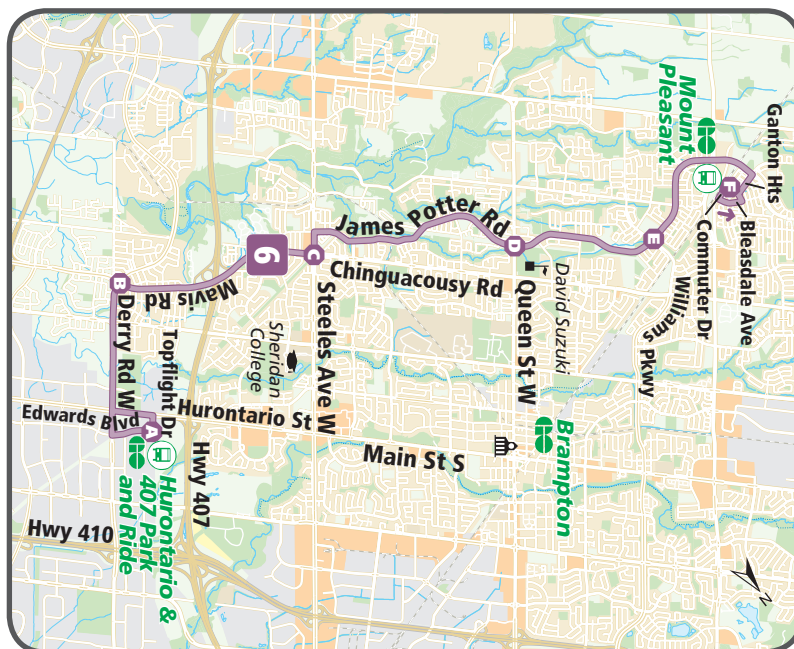

SOUTHBOUND: Sunday / Holidays					
Mount Pleasant Village	Williams Pkwy W & James Potter Rd	James Potter Rd & Queen St W	Steeles Ave W & Chinguacousy Rd	Mavis Rd & Derry Rd W	Hwy 407 Park & Ride
F	E	D	C	B	A
8:00	8:07	8:12	8:19	8:25	8:32
8:40	8:47	8:52	8:59	9:05	9:12
9:20	9:27	9:32	9:39	9:45	9:52
10:00	10:07	10:12	10:19	10:25	10:32
10:40	10:47	10:52	10:59	11:05	11:12
11:20	11:27	11:32	11:39	11:45	11:52
12:00	12:07	12:12	12:19	12:25	12:32
12:40	12:47	12:52	12:59	1:05	1:12
1:20	1:27	1:32	1:40	1:46	1:53
2:00	2:07	2:12	2:20	2:26	2:33
2:40	2:47	2:52	3:00	3:06	3:13
3:20	3:27	3:32	3:40	3:46	3:53
4:00	4:07	4:12	4:20	4:26	4:33
4:40	4:47	4:52	5:00	5:06	5:13
5:20	5:27	5:32	5:40	5:46	5:53
6:00	6:07	6:12	6:20	6:26	6:33

While every effort will be made to keep to the timetables, Brampton Transit does not undertake that its buses will be operated in accordance with them, or at all. Brampton Transit will not be responsible for any loss, damage or inconvenience caused by any operating failure or in consequence of any inaccuracies in this timetable.

For more information, call 905-874-2999.
Monday to Friday 7:00 a.m. to 9:00 p.m.
Saturday 7:00 a.m. to 7:00 p.m.
Sunday 9:00 a.m. to 6:00 p.m.

Alternate formats available upon request.

Monday – Sunday
Effective: April 30, 2018

James Potter

6