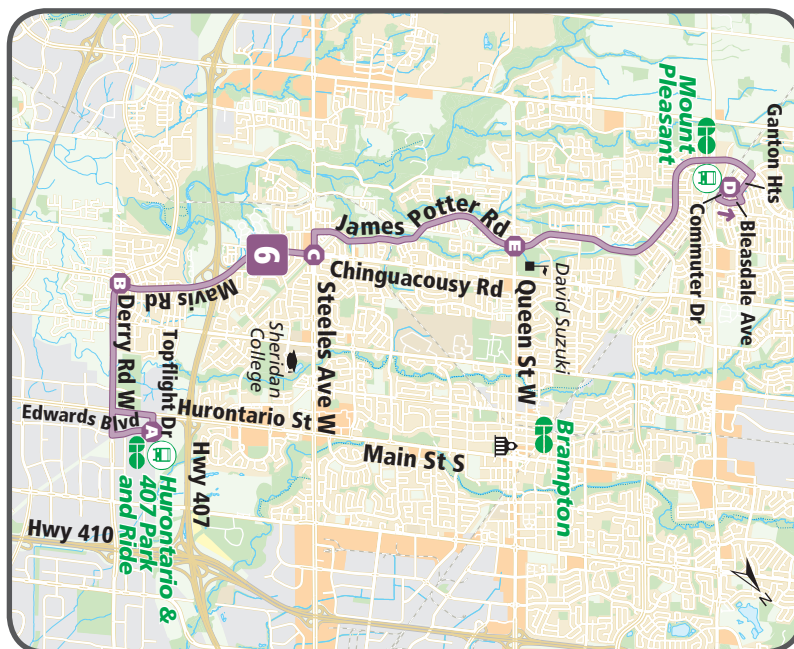

SOUTHBOUND: Sunday / Holidays					
Mount Pleasant Village	Williams Pkwy W & James Potter Rd	James Potter Rd & Queen St W	Steeles Ave W & Chinguacousy Rd	Mavis Rd & Derry Rd W	Hwy 407 Park & Ride
D		E	C	B	A
8:00	8:06	8:10	8:19	8:25	8:33
8:40	8:46	8:50	8:59	9:05	9:13
9:20	9:26	9:30	9:39	9:45	9:53
10:00	10:06	10:10	10:19	10:25	10:33
10:40	10:46	10:50	10:59	11:05	11:13
11:20	11:26	11:30	11:39	11:45	11:53
12:00	12:06	12:10	12:19	12:25	12:33
12:40	12:46	12:50	12:59	1:05	1:13
1:20	1:26	1:30	1:39	1:45	1:53
2:00	2:06	2:10	2:19	2:25	2:33
2:40	2:46	2:50	2:59	3:05	3:13
3:20	3:26	3:30	3:39	3:45	3:53
4:00	4:06	4:10	4:19	4:25	4:33
4:40	4:46	4:50	4:59	5:05	5:13
5:20	5:26	5:30	5:39	5:45	5:53
6:00	6:06	6:10	6:19	6:25	6:33

While every effort will be made to keep to the timetables, Brampton Transit does not undertake that its buses will be operated in accordance with them, or at all. Brampton Transit will not be responsible for any loss, damage or inconvenience caused by any operating failure or in consequence of any inaccuracies in this timetable.

For more information, call 905-874-2999.
Monday to Friday 7:00 a.m. to 9:00 p.m.
Saturday 7:00 a.m. to 7:00 p.m.
Sunday 9:00 a.m. to 6:00 p.m.

Alternate formats available upon request.

bramptontransit.com

905.874.2999

Monday – Sunday
Effective: March 5, 2018

James Potter

6