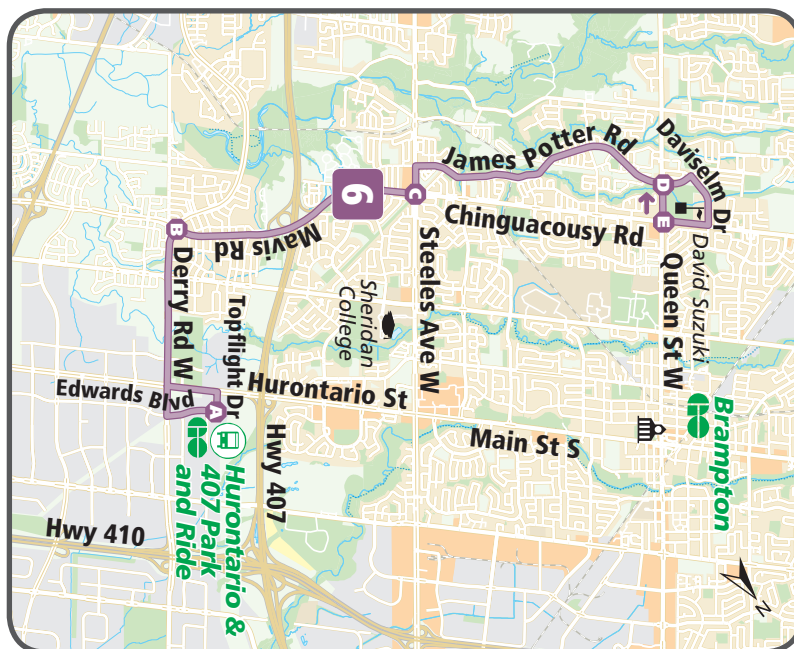

SOUTHBOUND: Sunday / Holidays				
Mount Pleasant Village	James Potter Rd & Queen St W	Steeles Ave W & Chinguacousy Rd	Mavis Rd & Derry Rd W	Hwy 407 Park & Ride
E	D	C	B	A
8:00	8:10	8:19	8:25	8:33
8:40	8:50	8:59	9:05	9:13
9:20	9:30	9:39	9:45	9:53
10:00	10:10	10:19	10:25	10:33
10:40	10:50	10:59	11:05	11:13
11:20	11:30	11:39	11:45	11:53
12:00	12:10	12:19	12:25	12:33
12:40	12:50	12:59	1:05	1:13
1:20	1:30	1:39	1:45	1:53
2:00	2:10	2:19	2:25	2:33
2:40	2:50	2:59	3:05	3:13
3:20	3:30	3:39	3:45	3:53
4:00	4:10	4:19	4:25	4:33
4:40	4:50	4:59	5:05	5:13
5:20	5:30	5:39	5:45	5:53
6:00	6:10	6:19	6:25	6:33

While every effort will be made to keep to the timetables, Brampton Transit does not undertake that its buses will be operated in accordance with them, or at all. Brampton Transit will not be responsible for any loss, damage or inconvenience caused by any operating failure or in consequence of any inaccuracies in this timetable.

For more information, call 905-874-2999.
Monday to Friday 7:00 a.m. to 9:00 p.m.
Saturday 7:00 a.m. to 7:00 p.m.
Sunday 9:00 a.m. to 6:00 p.m.

Alternate formats available upon request.

bramptontransit.com

905.874.2999

Monday – Sunday
Effective: October 30, 2017

James Potter

6