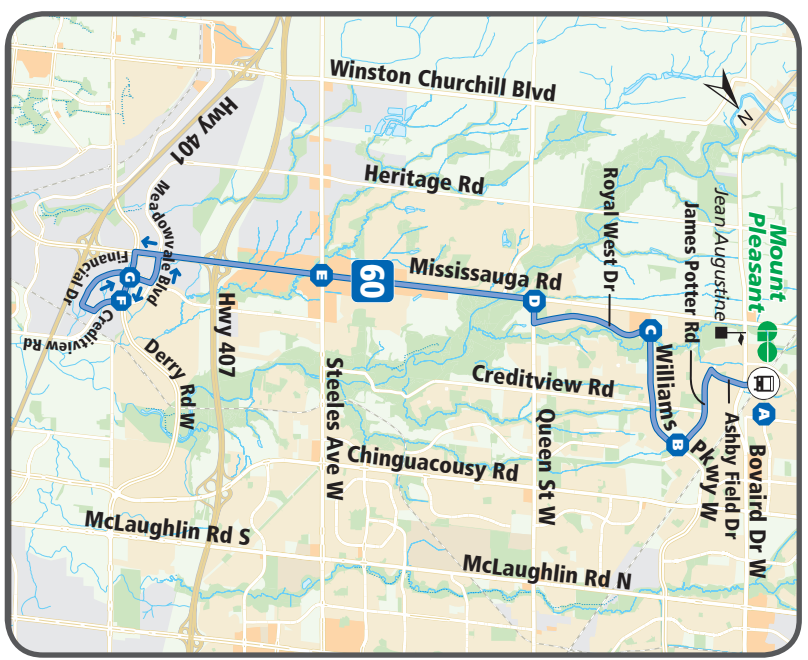

SOUTHBOUND: Sunday / Holidays

Mount Pleasant GO Station	James Potter Rd & Williams Pkwy	Royal West Dr & Williams Pkwy	Mississauga Rd & Queen St	Mississauga Rd & Steeles Ave	Derry Rd & Creditview Rd	Derry Rd & Financial Dr
A	B	C	D	E	F	G
7:45	7:50	7:54	7:58	8:04	8:11	8:17
8:50	8:55	8:59	9:03	9:09	9:16	9:22
9:55	10:00	10:04	10:08	10:14	10:21	10:27
11:00	11:05	11:09	11:13	11:19	11:26	11:32
12:05	12:10	12:14	12:18	12:24	12:31	12:37
1:10	1:15	1:19	1:23	1:29	1:36	1:42
2:15	2:20	2:24	2:28	2:34	2:41	2:47
3:20	3:25	3:29	3:33	3:39	3:46	3:52
4:25	4:30	4:34	4:38	4:44	4:51	4:57
5:30	5:35	5:39	5:43	5:49	5:56	6:02
6:35	6:40	6:44	6:48	6:54	7:01	7:07
7:40	7:45	7:49	7:53	7:59	8:06	8:12

Mississauga Rd

Monday – Sunday

Effective: September 4, 2018

While every effort will be made to keep to the timetables, Brampton Transit does not undertake that its buses will be operated in accordance with them, or at all. Brampton Transit will not be responsible for any loss, damage or inconvenience caused by any operating failure or in consequence of any inaccuracies in this timetable.

For more information, call 905-874-2999.
Monday to Friday 7:00 a.m. to 9:00 p.m.
Saturday 7:00 a.m. to 7:00 p.m.
Sunday 9:00 a.m. to 6:00 p.m.

Alternate formats available upon request.

YOURS. FOR LIFE.

bramptontransit.com

YOURS. FOR LIFE.

bramptontransit.com