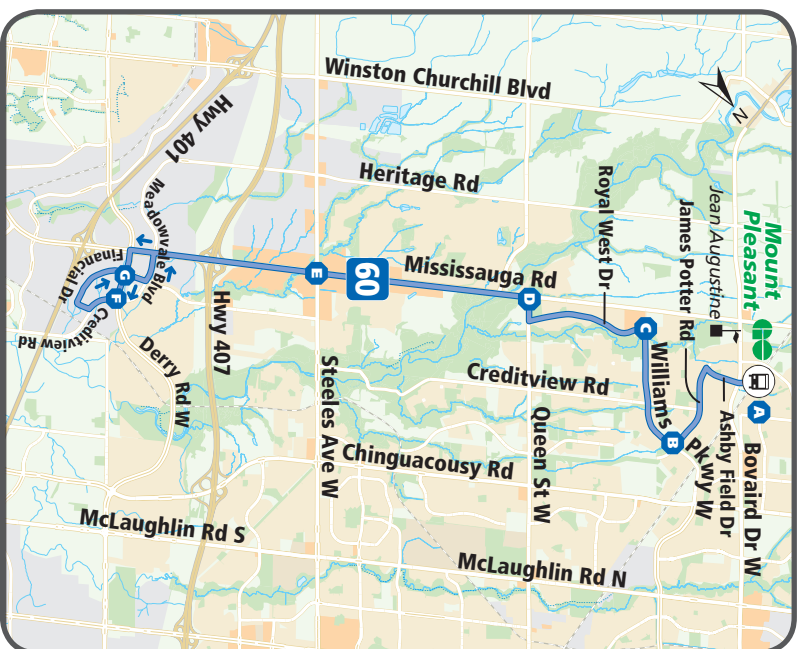

SOUTHBOUND: Sunday / Holidays

Mount Pleasant GO Station	James Potter Rd & Williams Pkwy	Royal West Dr & Williams Pkwy	Mississauga Rd & Queen St	Mississauga Rd & Steeles Ave	Derry Rd & Creditview Rd	Derry Rd & Financial Dr
A	B	C	D	E	F	G
7:45	7:50	7:54	7:57	8:02	8:11	8:17
8:45	8:50	8:54	8:57	9:02	9:11	9:17
9:45	9:50	9:54	9:57	10:02	10:11	10:17
10:45	10:50	10:54	10:57	11:02	11:11	11:17
11:45	11:50	11:54	11:57	12:02	12:11	12:17
12:45	12:50	12:54	12:57	1:02	1:11	1:17
1:45	1:50	1:54	1:57	2:02	2:11	2:17
2:45	2:50	2:54	2:57	3:02	3:11	3:17
3:45	3:50	3:54	3:57	4:02	4:11	4:17
4:45	4:50	4:54	4:57	5:02	5:11	5:17
5:45	5:50	5:54	5:57	6:02	6:11	6:17
6:45	6:50	6:54	6:57	7:02	7:11	7:17

While every effort will be made to keep to the timetables, Brampton Transit does not undertake that its buses will be operated in accordance with them, or at all. Brampton Transit will not be responsible for any loss, damage or inconvenience caused by any operating failure or in consequence of any inaccuracies in this timetable.

For more information, call 905-874-2999.
Monday to Friday 7:00 a.m. to 9:00 p.m.
Saturday 7:00 a.m. to 7:00 p.m.
Sunday 9:00 a.m. to 6:00 p.m.

Alternate formats available upon request.

bramptontransit.com

905.874.2999

Mississauga Rd

Monday – Sunday
Effective: January 8, 2018

bramptontransit.com

905.874.2999