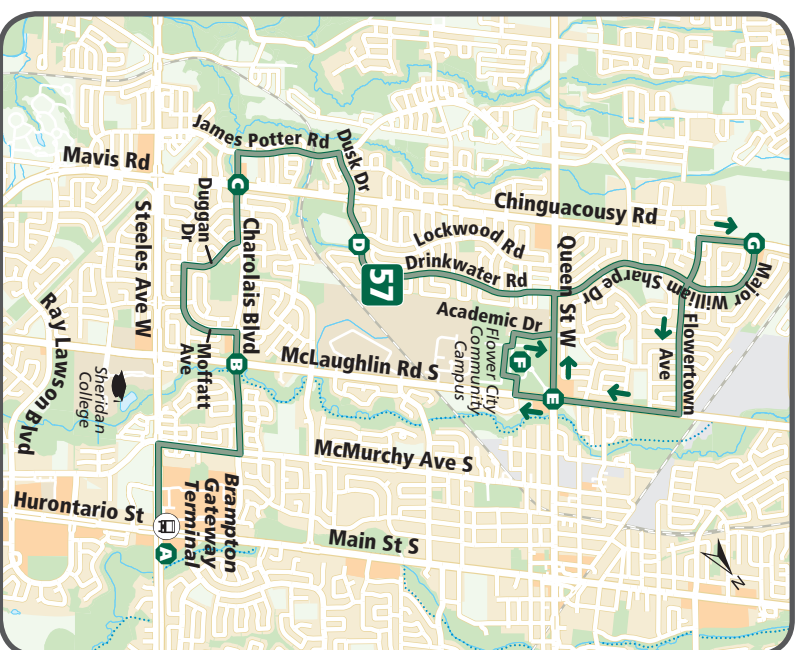

While every effort will be made to keep to the timetables, Brampton Transit does not undertake that its buses will be operated in accordance with them, or at all. Brampton Transit will not be responsible for any loss, damage or inconvenience caused by any operating failure or in consequence of any inaccuracies in this timetable.

For more information, call 905-874-2999.
Monday to Friday 7:00 a.m. to 9:00 p.m.
Saturday 7:00 a.m. to 7:00 p.m.
Sunday 9:00 a.m. to 6:00 p.m.

Alternate formats available upon request.

bramptontransit.com

Charolais

Monday – Sunday
Effective: September 4, 2018

bramptontransit.com