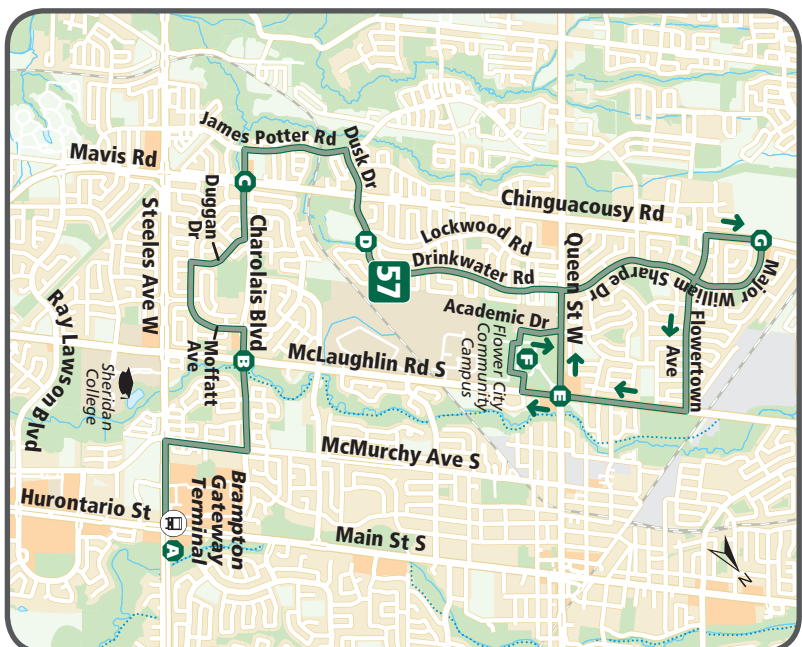

While every effort will be made to keep to the timetables, Brampton Transit does not undertake that its buses will be operated in accordance with them, or at all. Brampton Transit will not be responsible for any loss, damage or inconvenience caused by any operating failure or in consequence of any inaccuracies in this timetable.

For more information, call 905-874-2999.
Monday to Friday 7:00 a.m. to 9:00 p.m.
Saturday 7:00 a.m. to 7:00 p.m.
Sunday 9:00 a.m. to 6:00 p.m.

Alternate formats available upon request.

bramptontransit.com

Charolais

Monday – Sunday
Effective: March 4, 2019

bramptontransit.com