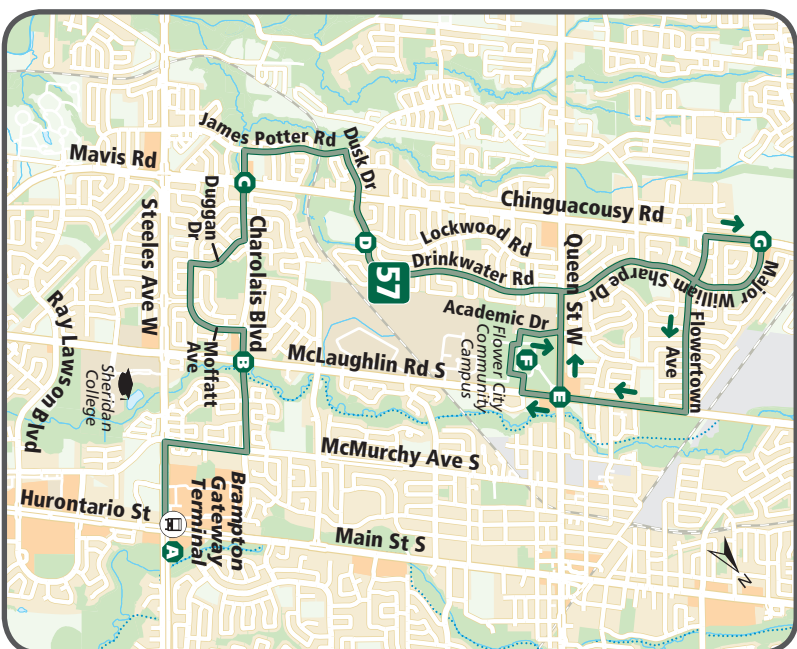

SOUTHBOUND: Sunday / Holidays					
Chinguacousy Rd & Major William Sharpe Dr	Queen St & McLaughlin Rd	Drinkwater Rd & Lockwood Rd	Chinguacousy Rd & Charolais Blvd	McLaughlin Rd & Charolais Blvd	Brampton Gateway Terminal
G	E	D	C	B	A
8:53	9:00	9:05	9:11	9:16	9:22
9:24	9:31	9:36	9:42	9:47	9:53
9:54	10:01	10:06	10:12	10:17	10:23
10:24	10:31	10:36	10:42	10:47	10:53
10:54	11:01	11:06	11:12	11:17	11:23
11:24	11:31	11:36	11:42	11:47	11:53
↓ and approx. every 30 minutes until ↓					
8:24	8:31	8:36	8:42	8:47	8:53
8:54	9:01	9:06	9:12	9:17	9:23
9:24	9:31	9:36	9:42	9:47	9:53
9:54	10:01	10:06	10:12	10:17	10:23
10:24	10:31	10:36	10:42	10:47	10:53
10:54	11:01	11:06	11:12	11:17	11:23
11:25	11:32				

While every effort will be made to keep to the timetables, Brampton Transit does not undertake that its buses will be operated in accordance with them, or at all. Brampton Transit will not be responsible for any loss, damage or inconvenience caused by any operating failure or in consequence of any inaccuracies in this timetable.

For more information, call 905-874-2999.
Monday to Friday 7:00 a.m. to 9:00 p.m.
Saturday 7:00 a.m. to 7:00 p.m.
Sunday 9:00 a.m. to 6:00 p.m.

Alternate formats available upon request.

bramptontransit.com

905.874.2999

bramptontransit.com

905.874.2999

Charolais

Monday – Sunday

Effective: September 5, 2017