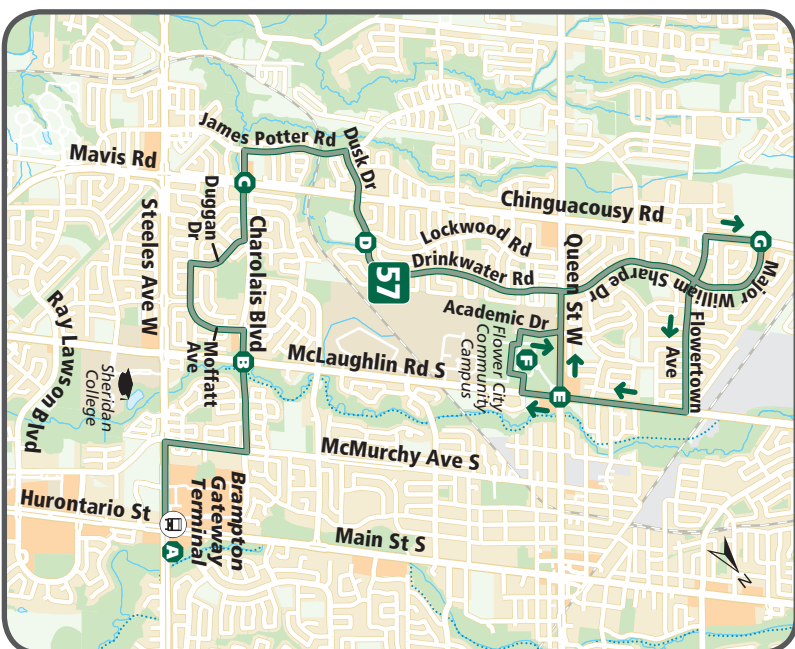

SOUTHBOUND: Sunday / Holidays					
Chinguacousy Rd & Major William Sharpe Dr	Queen St & McLaughlin Rd	Drinkwater Rd & Lockwood Rd	Chinguacousy Rd & Charolais Blvd	McLaughlin Rd & Charolais Blvd	Brampton Gateway Terminal
G	E	D	C	B	A
8:53	9:00	9:05	9:11	9:16	9:22
9:24	9:31	9:36	9:42	9:47	9:53
9:54	10:01	10:06	10:12	10:17	10:23
10:24	10:31	10:36	10:42	10:47	10:53
10:54	11:01	11:06	11:12	11:17	11:23
11:24	11:31	11:36	11:42	11:47	11:53
↓ and approx. every 30 minutes until ↓					
8:24	8:31	8:36	8:42	8:47	8:53
8:54	9:01	9:06	9:12	9:17	9:23
9:24	9:31	9:36	9:42	9:47	9:53
9:54	10:01	10:06	10:12	10:17	10:23
10:24	10:31	10:36	10:42	10:47	10:53
10:54	11:01	11:06	11:12	11:17	11:23
11:25	11:32				

While every effort will be made to keep to the timetables, Brampton Transit does not undertake that its buses will be operated in accordance with them, or at all. Brampton Transit will not be responsible for any loss, damage or inconvenience caused by any operating failure or in consequence of any inaccuracies in this timetable.

For more information, call 905-874-2999.
Monday to Friday 7:00 a.m. to 9:00 p.m.
Saturday 7:00 a.m. to 7:00 p.m.
Sunday 9:00 a.m. to 6:00 p.m.

Alternate formats available upon request.

bramptontransit.com

905.874.2999

bramptontransit.com

905.874.2999

Charolais

Monday – Sunday

Effective: April 30, 2018