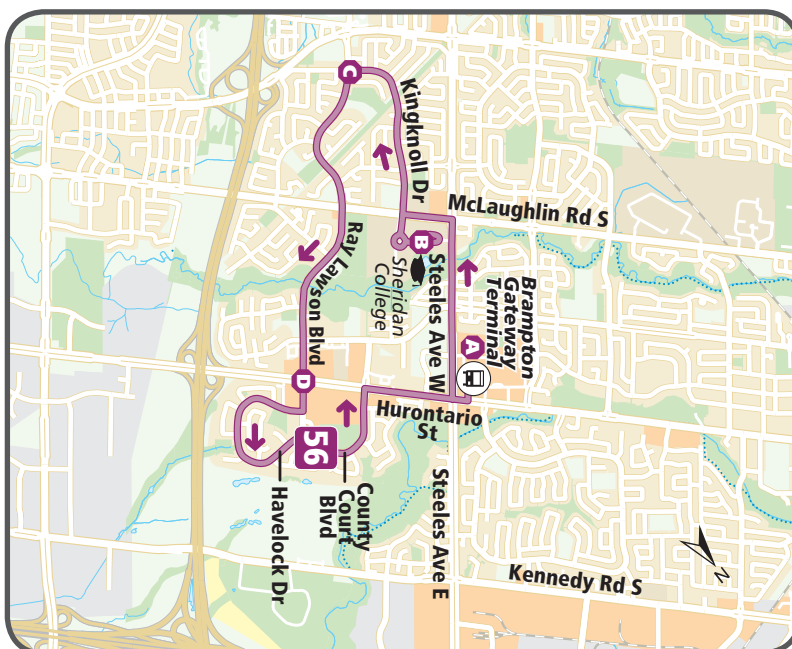

COUNTER-CLOCKWISE: Sunday / Holidays				
Brampton Gateway Terminal	Sheridan College	Ray Lawson Blvd & Kingknoll Dr	Ray Lawson Blvd & Hurontario St	Brampton Gateway Terminal
A	B	C	D	A
8:00	8:06	8:12	8:20	8:30
8:40	8:46	8:52	9:00	9:10
9:20	9:27	9:33	9:42	9:52
10:00	10:07	10:13	10:22	10:32
10:40	10:47	10:53	11:02	11:12
11:20	11:27	11:33	11:42	11:52
12:00	12:07	12:13	12:22	12:32
12:40	12:47	12:53	1:02	1:12
1:20	1:27	1:33	1:42	1:52
2:00	2:07	2:13	2:22	2:32
2:40	2:47	2:53	3:02	3:12
3:20	3:27	3:33	3:42	3:52
4:00	4:07	4:13	4:22	4:32
4:40	4:47	4:53	5:02	5:12
5:20	5:27	5:33	5:42	5:52
6:00	6:07	6:13	6:22	6:32
6:40	6:47	6:53	7:02	7:11

While every effort will be made to keep to the timetables, Brampton Transit does not undertake that its buses will be operated in accordance with them, or at all. Brampton Transit will not be responsible for any loss, damage or inconvenience caused by any operating failure or in consequence of any inaccuracies in this timetable.

For more information, call 905-874-2999.
Monday to Friday 7:00 a.m. to 9:00 p.m.
Saturday 7:00 a.m. to 7:00 p.m.
Sunday 9:00 a.m. to 6:00 p.m.

Alternate formats available upon request.

Kingknoll
Monday – Sunday
Effective: September 4, 2018

56

YOURS. FOR LIFE.

bramptontransit.com