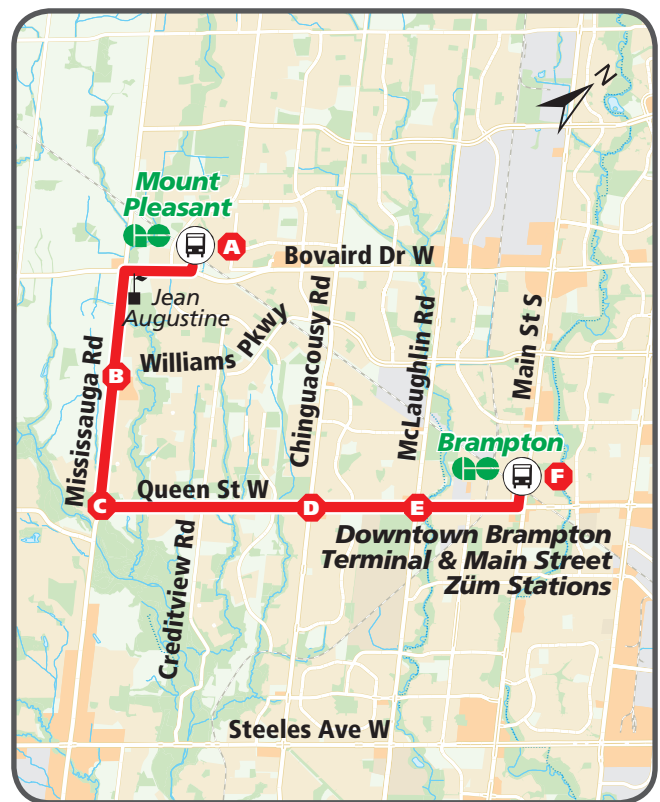

561

561

Züm Queen West

Monday – Friday

Effective: September 4, 2018

notes

Route 561 does not operate on Saturdays, Sundays or Holidays.

While every effort will be made to keep to the timetables, Brampton Transit does not undertake that its buses will be operated in accordance with them, or at all. Brampton Transit will not be responsible for any loss, damage or inconvenience caused by any operating failure or in consequence of any inaccuracies in this timetable.

For more information, call 905-874-2999.

Monday to Friday 7:00 a.m. to 9:00 p.m.

Saturday 7:00 a.m. to 7:00 p.m.

Sunday 9:00 a.m. to 6:00 p.m.

Alternate formats available upon request.

bramptontransit.com

bramptontransit.com