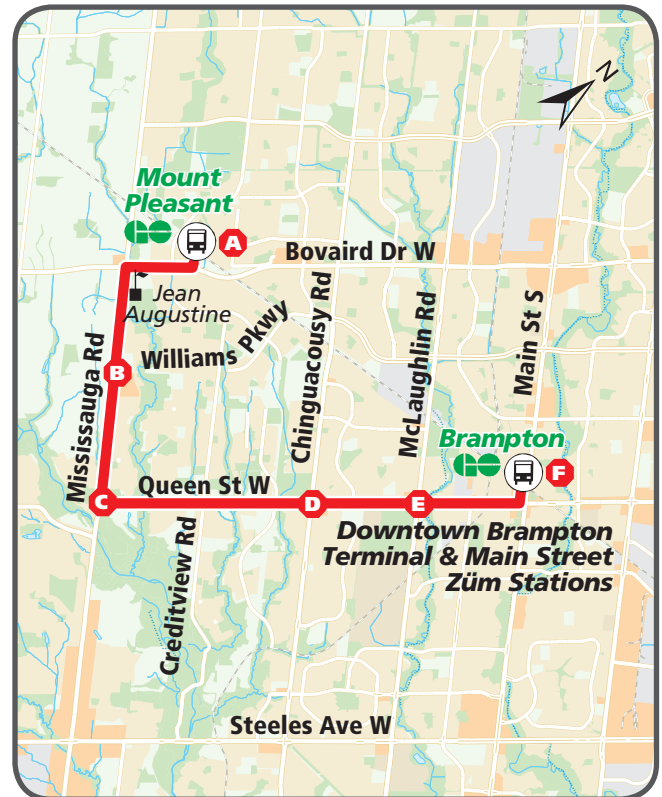

561

561

Züm Queen West

Monday – Friday

Effective: September 6, 2016

notes

Route 561 does not operate on Saturdays, Sundays or Holidays.

While every effort will be made to keep to the timetables, Brampton Transit does not undertake that its buses will be operated in accordance with them, or at all. Brampton Transit will not be responsible for any loss, damage or inconvenience caused by any operating failure or in consequence of any inaccuracies in this timetable.

For more information, call 905-874-2999.
Monday to Friday 7:00 a.m. to 9:00 p.m.
Saturday 7:00 a.m. to 7:00 p.m.
Sunday 9:00 a.m. to 6:00 p.m.

Alternate formats available upon request.

bramptontransit.com

905.874.2999

bramptontransit.com

905.874.2999