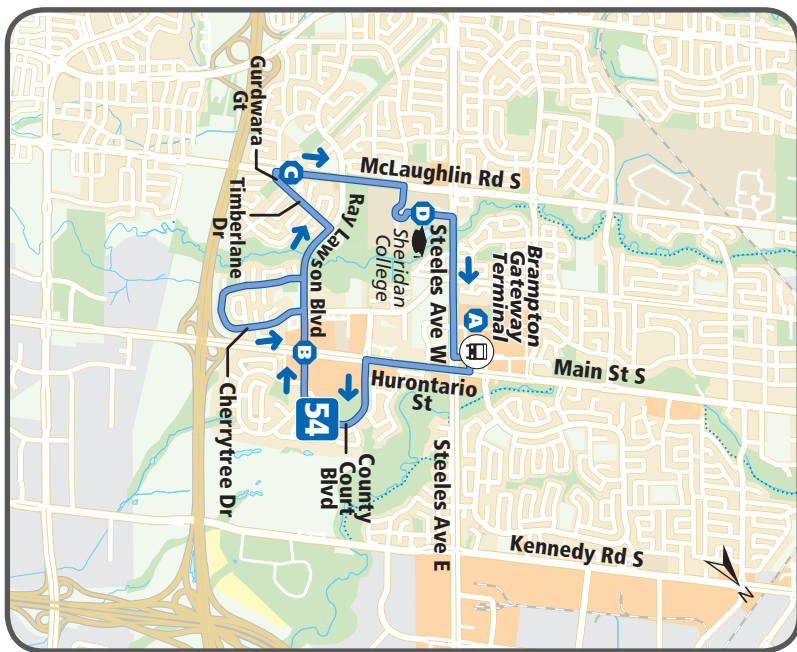

While every effort will be made to keep to the timetables, Brampton Transit does not undertake that its buses will be operated in accordance with them, or at all. Brampton Transit will not be responsible for any loss, damage or inconvenience caused by any operating failure or in consequence of any inaccuracies in this timetable.

For more information, call 905-874-2999.
Monday to Friday 7:00 a.m. to 9:00 p.m.
Saturday 7:00 a.m. to 7:00 p.m.
Sunday 9:00 a.m. to 6:00 p.m.

Alternate formats available upon request.

County Court

Monday – Sunday
Effective: September 4, 2018

54

YOURS. FOR LIFE.

bramptontransit.com