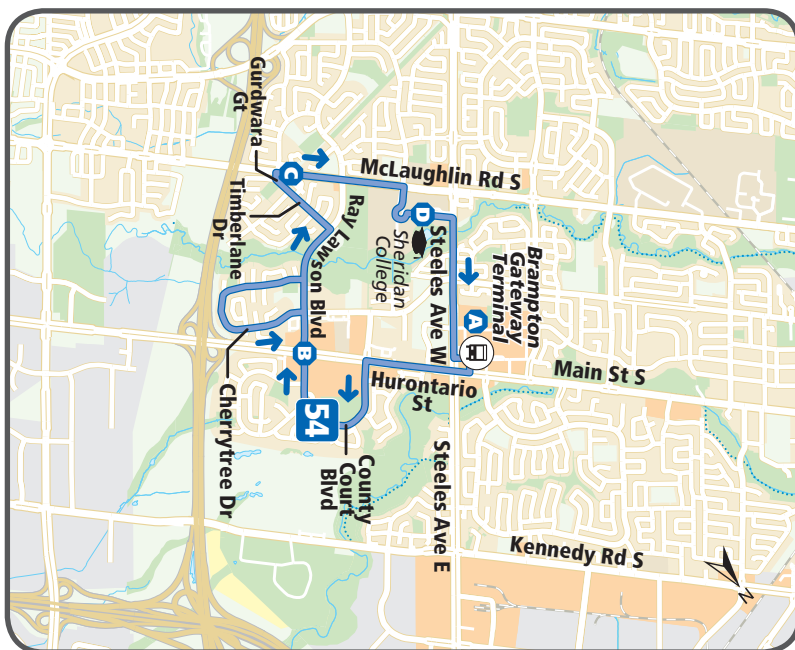

While every effort will be made to keep to the timetables, Brampton Transit does not undertake that its buses will be operated in accordance with them, or at all. Brampton Transit will not be responsible for any loss, damage or inconvenience caused by any operating failure or in consequence of any inaccuracies in this timetable.

For more information, call 905-874-2999.
Monday to Friday 7:00 a.m. to 9:00 p.m.
Saturday 7:00 a.m. to 7:00 p.m.
Sunday 9:00 a.m. to 6:00 p.m.

Alternate formats available upon request.

Monday – Sunday
Effective: January 7, 2019

County Court

54

YOURS. FOR LIFE.

bramptontransit.com